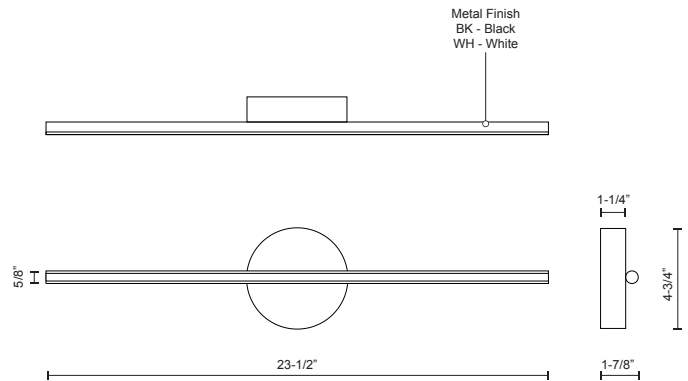

CHUTE WS14923

WALL

PROJECT

DESCRIPTION

Extruded aluminum cylinder with welded capped ends. Circular wall mount. Finely textured powder-coat finish. Rounded opal silicon diffuser. Outward emitting light. Custom options available.

WS14923-BK
Black

WS14923-WH
White

SPECIFICATION DETAILS

* For custom options, consult factory for details.

Fixture Dimensions	W23-1/2" x H4-3/4" x E1-7/8"
Light Source	LED
Wattage	12W
Total Lumens	1020lm*
Delivered Lumens	BK-642lm; WH-785lm;
Voltage	120V
Color Temperature	3000K
CRI (Ra)	>90
Optional Color Temps	2700K - 5000K Available, Minimum Order Quantities Apply
LED Rated Life	50,000 hours
Dimming	100% - 10%, TRIAC or ELV Dimmer (Not Included)
Diffuser Details	White Acrylic Diffuser
Location	Dry
Warranty	5 Years
ADA Compliant	Yes
Canopy Dimensions	D4-3/4" x E1-1/4"