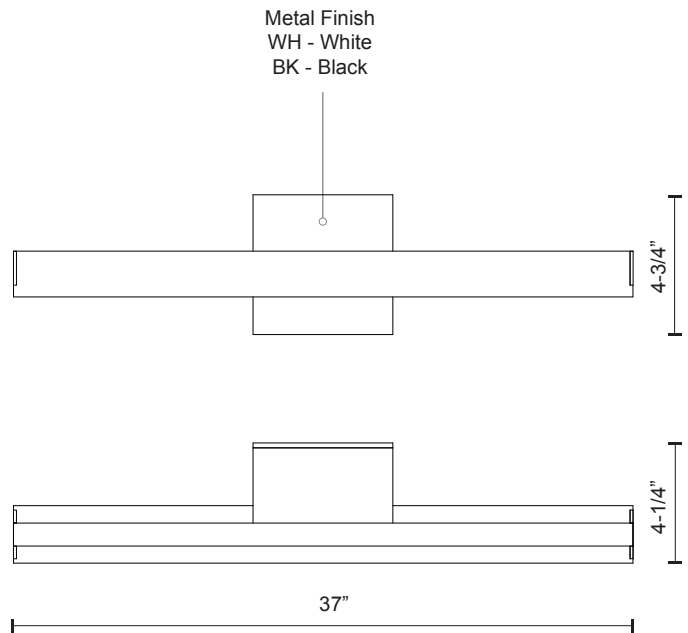

GALLERIA WS10437

WALL

PROJECT

DESCRIPTION

A 37 inch long wall sconce is ideal for illuminating artwork or any design motive that calls for a seamless flood of light. A matching square aluminum backplate attaches this extruded aluminum downlight without visible fasteners. Classic black or white powder coat options, dimming availability, and clean and even LED light distribution – this wall sconce is setting the new standard.

WS10437-WH
White

WS10437-BK
Black

SPECIFICATION DETAILS

* For custom options, consult factory for details.

Fixture Dimensions	W37" x H4-3/4" x E4-1/4"
Light Source	LED
Wattage	23W
Total Lumens	2000lm
Delivered Lumens	BK-712lm; WH-1343lm;
Voltage	120V
Color Temperature	3000K
CRI (Ra)	>90
Optional Color Temps	2700K - 5000K Available, Minimum Order Quantities Apply
LED Rated Life	50,000 hours
Dimming	100% - 10%, ELV Dimmer (Not Included)
Diffuser Details	White Acrylic Diffuser
Location	Dry
Warranty	5 Years
Canopy Dimensions	W4-3/4" x H4-3/4" x E1/8"