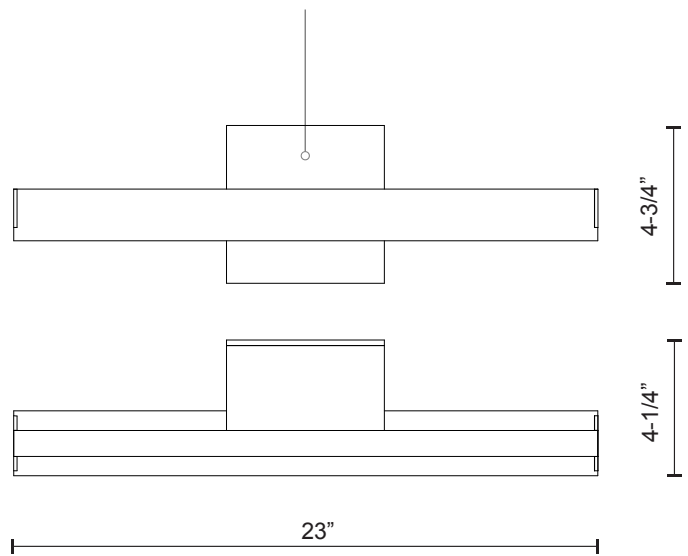

GALLERIA WS10423

WALL

PROJECT

DESCRIPTION

A 23 inch long wall sconce is ideal for illuminating artwork or any design motive that calls for a seamless flood of light. A matching square aluminum backplate attaches this extruded aluminum downlight without visible fasteners. Classic black or white powder coat options, dimming availability, and clean and even LED light distribution – this wall sconce is setting the new standard.

SPECIFICATION DETAILS

* For custom options, consult factory for details.

Fixture Dimensions	W23" x H4-3/4" x E4-1/4"
Light Source	LED
Wattage	15W
Total Lumens	1500lm
Delivered Lumens	BK-432lm; WH-829lm;
Voltage	120V
Color Temperature	3000K
CRI (Ra)	>90
Optional Color Temps	2700K - 5000K Available, Minimum Order Quantities Apply
LED Rated Life	50,000 hours
Dimming	100% - 10%, ELV Dimmer (Not Included)
Diffuser Details	White Acrylic Diffuser
Location	Dry
Warranty	5 Years
Canopy Dimensions	W4-3/4" x H4-3/4" x E1/8"

Metal Finish
WH - White
BK - Black

KUZCO

19054 28TH AVENUE
SURREY - BC V3Z 6M3
CANADA

WWW.KUZCOLIGHTING.COM

COMMENT