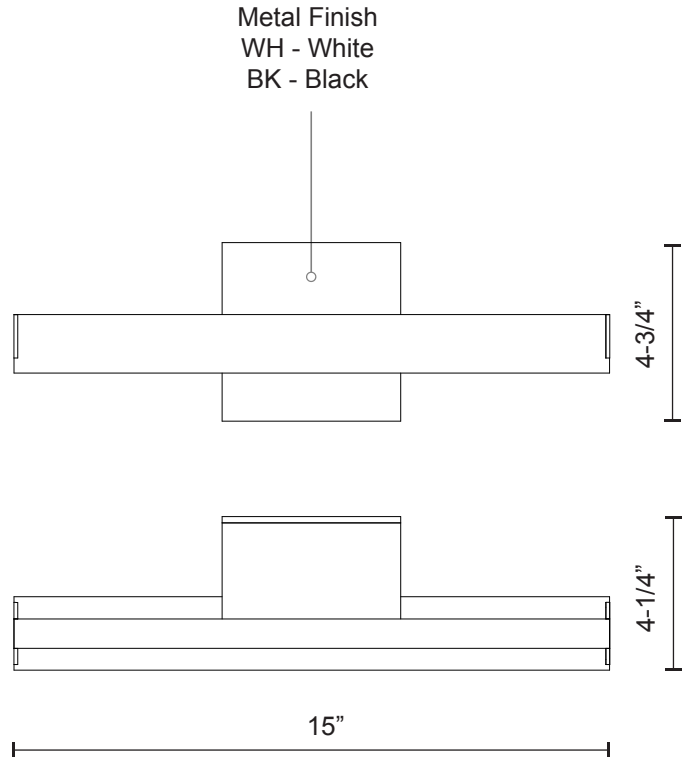

GALLERIA WS10415

WALL

PROJECT

DESCRIPTION

A 15 inch long wall sconce is ideal for illuminating artwork or any design motive that calls for a seamless flood of light. A matching square aluminum backplate attaches this extruded aluminum downlight without visible fasteners. Classic black or white powder coat options, dimming availability, and clean and even LED light distribution – this wall sconce is setting the new standard.

WS10415-BK
Black

WS10415-WH
White

SPECIFICATION DETAILS

* For custom options, consult factory for details.

Fixture Dimensions	W15" x H4-3/4" x E4-1/4"
Light Source	LED
Wattage	9W
Total Lumens	800lm
Delivered Lumens	BK-279lm; WH-543lm;
Voltage	120V
Color Temperature	3000K
CRI (Ra)	>90
Optional Color Temps	2700K - 5000K Available, Minimum Order Quantities Apply
LED Rated Life	50,000 hours
Dimming	100% - 10%, ELV Dimmer (Not Included)
Diffuser Details	White Acrylic Diffuser
Location	Dry
Warranty	5 Years
Canopy Dimensions	W4-3/4" x H4-3/4" x E1/8"