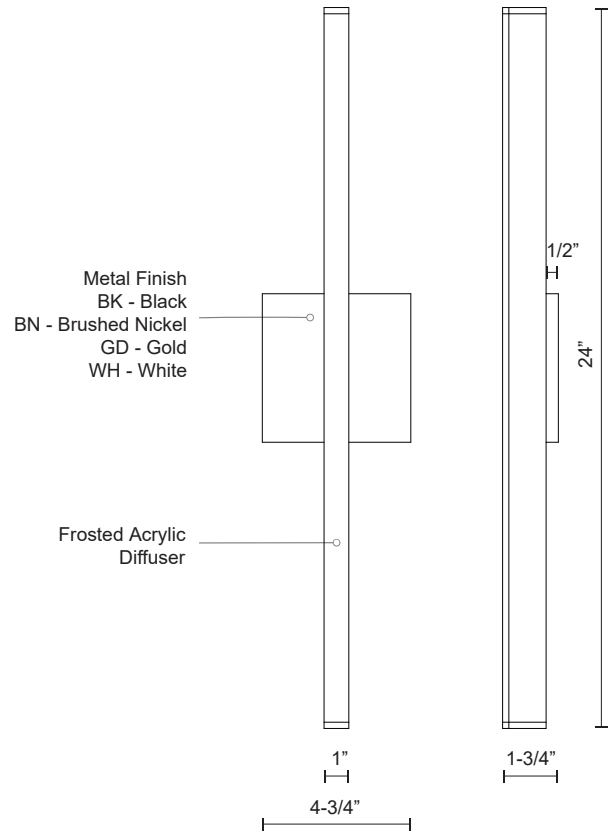

VEGA WS10324

WALL

PROJECT

WS10324-GD
Gold

WS10324-BN
Brushed Nickel

WS10324-WH
White

WS10324-BK
Black

SPECIFICATION DETAILS

* For custom options, consult factory for details.

Fixture Dimensions	W1" x H24" x E1-3/4"
Light Source	LED
Wattage	15W
Total Lumens	1200lm
Delivered Lumens	BK-585lm; BN-755lm; GD-694lm; WH-832lm;
Voltage	120V
Color Temperature	3000K
CRI (Ra)	>90
Optional Color Temps	2700K - 5000K Available, Minimum Order Quantities Apply
LED Rated Life	50,000 hours
Dimming	100% - 10%, ELV Dimmer (Not Included)
Diffuser Details	White Acrylic Diffuser
Location	Dry
Warranty	5 Years
Canopy Dimensions	W4-3/4" x H4-3/4" x E1/2"

DESCRIPTION

Slim state-of-the-art linear LED wall sconce brings sophistication to any room it is installed in. Available in black, brushed nickel, espresso and white metal finishes with full length linear frosted acrylic diffuser which when lit diffuses the light evenly into the room. Provided with our powerful 120V AC LED technology. Available in two different sizes and matching pendants see series for more details.