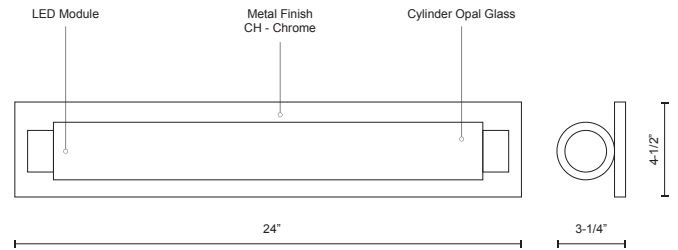

CHARLESTON VL7524-CH

VANITY

PROJECT

DESCRIPTION

Modern LED vanity with cylinder shaped white opal glass. Metal details in chrome finish with our powerful 120V AC LED technology. Matching wall sconces available; see series for more information.

SPECIFICATION DETAILS

* For custom options, consult factory for details.

Fixture Dimensions	W24" x H4-1/2" x E3-1/4"
Light Source	LED
Wattage	23W
Total Lumens	1800lm
Delivered Lumens	CH-1367lm
Voltage	120V
Color Temperature	3000K
CRI (Ra)	>90
Optional Color Temps	2700K - 5000K Available, Minimum Order Quantities Apply
LED Rated Life	50,000 hours
Dimming	100% - 10%, ELV Dimmer (Not Included)
Diffuser Details	White Acrylic Diffuser
Location	Damp
Warranty	5 Years
ADA Compliant	Yes