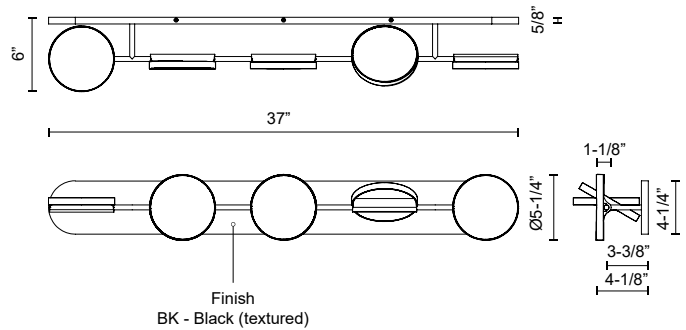

**NOVEL
VL72237
VANITY**

PROJECT

VL72237-BK
Black

SPECIFICATION DETAILS

* For custom options, consult factory for details.

Fixture Dimensions	L37" x H5-1/4" x E6"
Light Source	LED with DC Driver
Wattage	38W
Total Lumens	3230lm*
Delivered Lumens	1310lm*
Voltage	120V
Color Temperature	3000K
CRI (Ra)	90CRI
Optional Color Temps	2700K - 5000K Available, Minimum Order Quantities Apply
LED Rated Life	50,000 hours
Dimming	100% - 10%, TRIAC or ELV Dimmer (Not Included)
Diffuser Details	Frosted Acrylic Light Guide Panel
Location	Damp
Warranty	5 Years
Canopy Dimensions	L37" x H4-1/4" x E5/8"

DESCRIPTION

Pure geometry of the disks of illumination balancing on clean, thin lined structure is poetry in motion. Each disk of illumination can turn and twist to fit the needs and style of your space. The Novel Collection fits a large range of style and function with minimal elements.