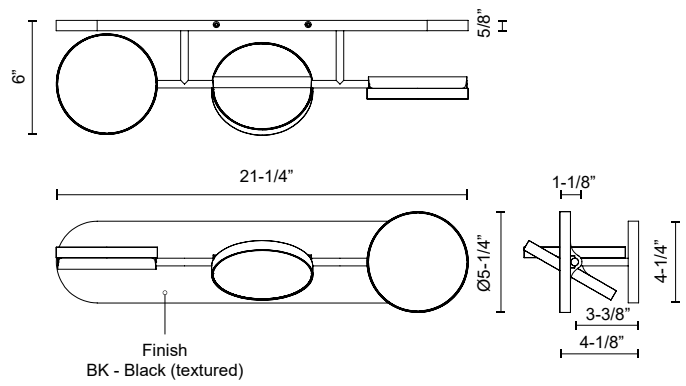

**NOVEL
VL72221
VANITY**

PROJECT

DESCRIPTION

Pure geometry of the disks of illumination balancing on clean, thin lined structure is poetry in motion. Each disk of illumination can turn and twist to fit the needs and style of your space. The Novel Collection fits a large range of style and function with minimal elements.

VL72221-BK
Black

SPECIFICATION DETAILS

* For custom options, consult factory for details.

| | |
|-----------------------------|---|
| Fixture Dimensions | L21-1/4" x H5-1/4" x E6" |
| Light Source | LED with DC Driver |
| Wattage | 23W |
| Total Lumens | 1955lm |
| Delivered Lumens | 790lm* |
| Voltage | 120V |
| Color Temperature | 3000K |
| CRI (Ra) | 90CRI |
| Optional Color Temps | 2700K - 5000K Available, Minimum Order Quantities Apply |
| LED Rated Life | 50,000 hours |
| Dimming | 100% - 10%, TRIAC or ELV Dimmer (Not Included) |
| Diffuser Details | Frosted Acrylic Light Guide Panel |
| Location | Damp |
| Warranty | 5 Years |
| Canopy Dimensions | L21-1/4" x H4-1/4" x E5/8" |