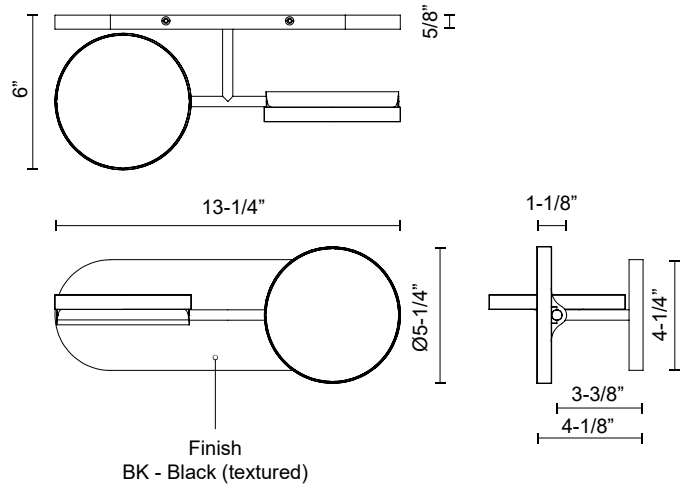

**NOVEL  
VL72213  
VANITY**

PROJECT

VL72213-BK  
Black

**SPECIFICATION DETAILS**

\* For custom options, consult factory for details.

<b>Fixture Dimensions</b>	L13-1/4" x H5-1/4" x E6"
<b>Light Source</b>	LED with DC Driver
<b>Wattage</b>	15W
<b>Total Lumens</b>	1275lm*
<b>Delivered Lumens</b>	525lm*
<b>Voltage</b>	120V
<b>Color Temperature</b>	3000K
<b>CRI (Ra)</b>	90CRI
<b>Optional Color Temps</b>	2700K - 5000K Available, Minimum Order Quantities Apply
<b>LED Rated Life</b>	50,000 hours
<b>Dimming</b>	100% - 10%, TRIAC or ELV Dimmer (Not Included)
<b>Diffuser Details</b>	Frosted Acrylic Light Guide Panel
<b>Location</b>	Damp
<b>Warranty</b>	5 Years
<b>Canopy Dimensions</b>	L13-1/4" x H4-1/4" x E5/8"

**DESCRIPTION**

Pure geometry of the disks of illumination balancing on clean, thin lined structure is poetry in motion. Each disk of illumination can turn and twist to fit the needs and style of your space. The Novel Collection fits a large range of style and function with minimal elements.