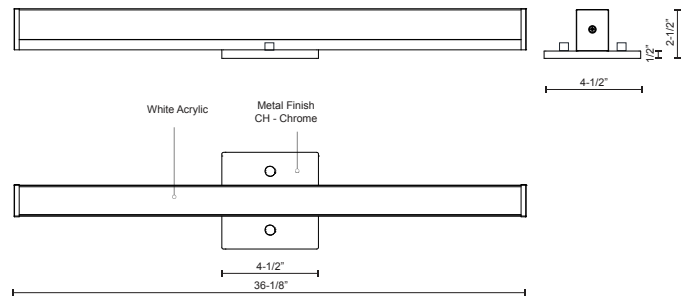

**JANE-SLIM  
VL6236-CH  
VANITY**

PROJECT

**DESCRIPTION**

Simplistic Modern LED with rectangular shaped white acrylic finished with chrome end caps and matching canopy. Equipped with our powerful 120V AC LED technology, and may be mounted horizontally or vertically. Available in three different sizes and four different design styles.

**SPECIFICATION DETAILS**

\* For custom options, consult factory for details.

<b>Fixture Dimensions</b>	W36-1/8" x H4-1/2" x E2-1/2"
<b>Light Source</b>	LED
<b>Wattage</b>	43W
<b>Total Lumens</b>	3600lm
<b>Delivered Lumens</b>	CH-2179lm
<b>Voltage</b>	120V
<b>Color Temperature</b>	3000K
<b>CRI (Ra)</b>	>90
<b>Optional Color Temps</b>	2700K - 5000K Available, Minimum Order Quantities Apply
<b>LED Rated Life</b>	50,000 hours
<b>Dimming</b>	100% - 10%, ELV Dimmer (Not Included)
<b>Diffuser Details</b>	White Acrylic Diffuser
<b>Location</b>	Damp
<b>Warranty</b>	5 Years
<b>ADA Compliant</b>	Yes
<b>Canopy Dimensions</b>	W4-1/2" x H4-1/2" x E1/2"