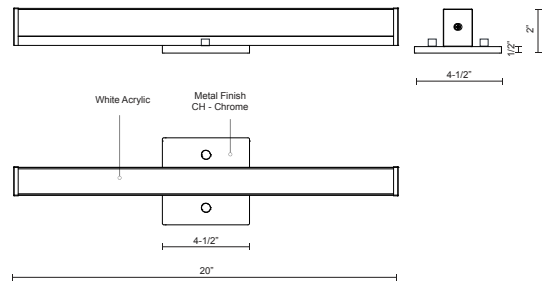

**JANE-SLIM
VL6220-CH
VANITY**

PROJECT

DESCRIPTION

Simplistic Modern LED with rectangular shaped white acrylic finished with chrome end caps and matching canopy. Equipped with our powerful 120V AC LED technology, and may be mounted horizontally or vertically. Available in three different sizes and four different design styles.

SPECIFICATION DETAILS

* For custom options, consult factory for details.

Fixture Dimensions	W20" x H4-1/2" x E2"
Light Source	LED
Wattage	20W
Total Lumens	1600lm
Delivered Lumens	CH-1066lm
Voltage	120V
Color Temperature	3000K
CRI (Ra)	>90
Optional Color Temps	2700K - 5000K Available, Minimum Order Quantities Apply
LED Rated Life	50,000 hours
Dimming	100% - 10%, ELV Dimmer (Not Included)
Diffuser Details	White Acrylic Diffuser
Location	Damp
Warranty	5 Years
ADA Compliant	Yes
Canopy Dimensions	W4-1/2" x H4-1/2" x E1/2"