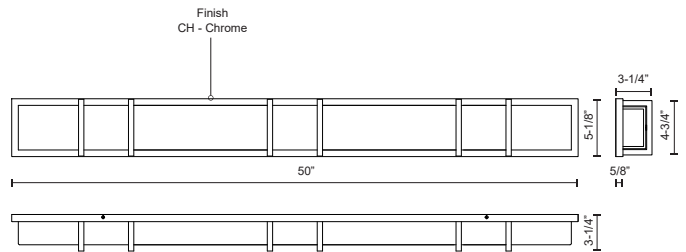

**ALBERNI
VL61650
VANITY**

PROJECT

DESCRIPTION

Electroplated orthogonal steel structure and details. Rectangular opal acrylic diffuser. Up and down wall light. May be mounted horizontally or vertically

VL61650-CH
Chrome

SPECIFICATION DETAILS

* For custom options, consult factory for details.

Fixture Dimensions	W50" x H5-1/8" x E3-1/4"
Light Source	LED
Wattage	63W
Total Lumens	5200lm
Delivered Lumens	CH-3345lm*
Voltage	120V
Color Temperature	3000K
CRI (Ra)	>90
Optional Color Temps	2700K - 5000K Available, Minimum Order Quantities Apply
LED Rated Life	50,000 hours
Dimming	100% - 10%, ELV Dimmer (Not Included)
Diffuser Details	Acrylic with White Interior
Location	Damp
Warranty	5 Years
ADA Compliant	Yes