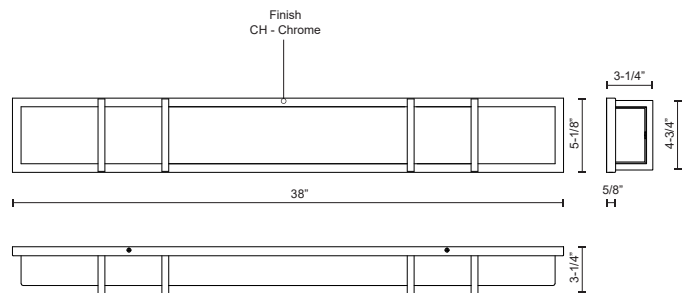

## DESCRIPTION

Electroplated orthogonal steel structure and details. Rectangular opal acrylic diffuser. Up and down wall light. May be mounted horizontally or vertically

VL61638-CH  
Chrome

## SPECIFICATION DETAILS

\* For custom options, consult factory for details.

<b>Fixture Dimensions</b>	W38" x H5-1/8" x E3-1/4"
<b>Light Source</b>	LED
<b>Wattage</b>	50W
<b>Total Lumens</b>	4000lm
<b>Delivered Lumens</b>	CH-2575lm*
<b>Voltage</b>	120V
<b>Color Temperature</b>	3000K
<b>CRI (Ra)</b>	>90
<b>Optional Color Temps</b>	2700K - 5000K Available, Minimum Order Quantities Apply
<b>LED Rated Life</b>	50,000 hours
<b>Dimming</b>	100% - 10%, ELV Dimmer (Not Included)
<b>Diffuser Details</b>	Acrylic with White Interior
<b>Location</b>	Damp
<b>Warranty</b>	5 Years
<b>ADA Compliant</b>	Yes