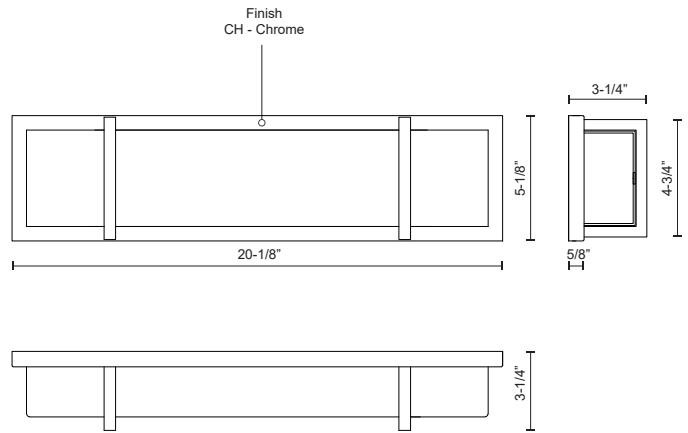

**ALBERNI
VL61620
VANITY**

PROJECT

DESCRIPTION

Electroplated orthogonal steel structure and details. Rectangular opal acrylic diffuser. Up and down wall light. May be mounted horizontally or vertically

VL61620-CH
Chrome

SPECIFICATION DETAILS

* For custom options, consult factory for details.

Fixture Dimensions	W20-1/8" x H5-1/8" x E3-1/4"
Light Source	LED
Wattage	20W
Total Lumens	1600lm
Delivered Lumens	CH-1030lm*
Voltage	120V
Color Temperature	3000K
CRI (Ra)	>90
Optional Color Temps	2700K - 5000K Available, Minimum Order Quantities Apply
LED Rated Life	50,000 hours
Dimming	100% - 10%, ELV Dimmer (Not Included)
Diffuser Details	Acrylic with White Interior
Location	Damp
Warranty	5 Years
ADA Compliant	Yes