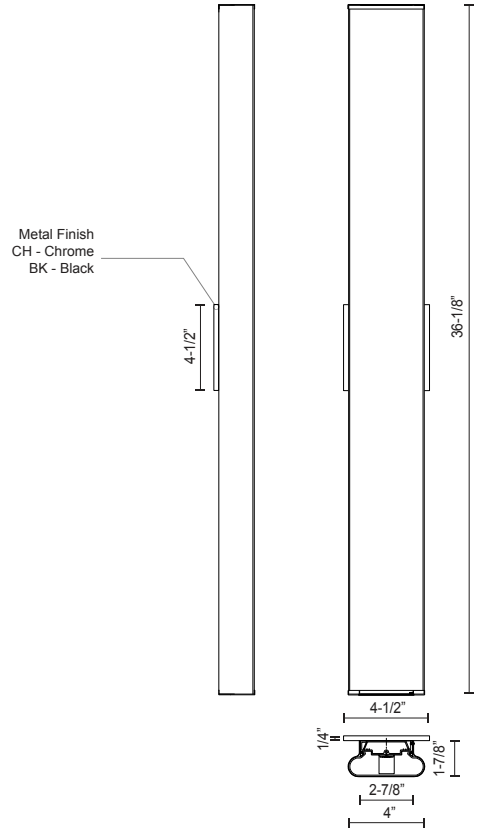

FERGUSON VL60236

VANITY

PROJECT

VL60236-BK
Black

VL60236-CH
Chrome

SPECIFICATION DETAILS

* For custom options, consult factory for details.

Fixture Dimensions	W36-1/8" x H4" x E1-7/8"
Light Source	LED
Wattage	43W
Total Lumens	3600lm
Delivered Lumens	BK-2493lm; CH-2583lm;
Voltage	120V
Color Temperature	3000K
CRI (Ra)	>90
Optional Color Temps	2700K - 5000K Available, Minimum Order Quantities Apply
LED Rated Life	50,000 hours
Dimming	100% - 10%, ELV Dimmer (Not Included)
Diffuser Details	White Acrylic Diffuser
Location	Damp
Warranty	5 Years
ADA Compliant	Yes
Canopy Dimensions	W4-1/2" x H4-1/2" x E1/4"

DESCRIPTION

An extruded oblong diffuser surrounds the LED source of the geometric vanity fixture and gently spreads light. Enclosed at the ends by two thick caps the design is characterized by minimal details and clever features. During installation the lamp assembly may slide on the mounting track to allow for ideal positioning. Adding to the versatile function are the multiple fixture lengths and mounting orientations. Optional installation without backplate for smaller junction boxes.