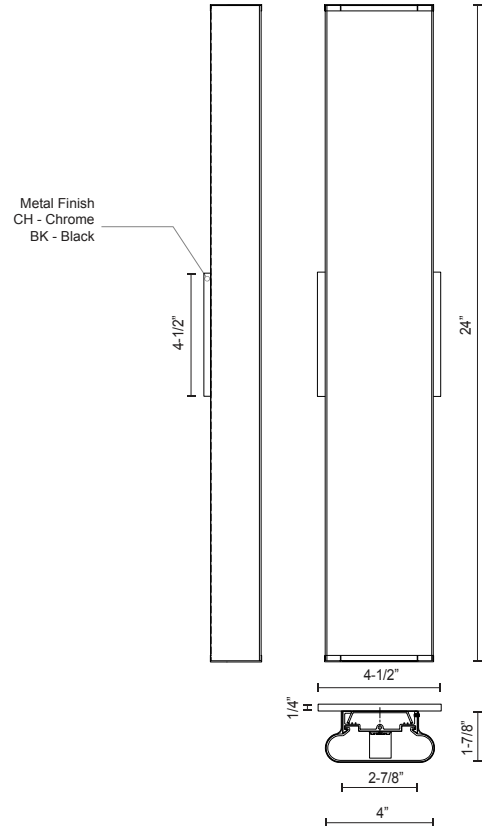

FERGUSON VL60224

VANITY

PROJECT

VL60224-BK
Black

VL60224-CH
Chrome

SPECIFICATION DETAILS

* For custom options, consult factory for details.

Fixture Dimensions	W24" x H4" x E1-7/8"
Light Source	LED
Wattage	29W
Total Lumens	2400lm
Delivered Lumens	BK-1553lm; CH-1609lm;
Voltage	120V
Color Temperature	3000K
CRI (Ra)	>90
Optional Color Temps	2700K - 5000K Available, Minimum Order Quantities Apply
LED Rated Life	50,000 hours
Dimming	100% - 10%, ELV Dimmer (Not Included)
Diffuser Details	White Acrylic Diffuser
Location	Damp
Warranty	5 Years
ADA Compliant	Yes
Canopy Dimensions	W4-1/2" x H4-1/2" x E1/4"

DESCRIPTION

An extruded oblong diffuser surrounds the LED source of the geometric vanity fixture and gently spreads light. Enclosed at the ends by two thick caps the design is characterized by minimal details and clever features. During installation the lamp assembly may slide on the mounting track to allow for ideal positioning. Adding to the versatile function are the multiple fixture lengths and mounting orientations. Optional installation without backplate for smaller junction boxes.