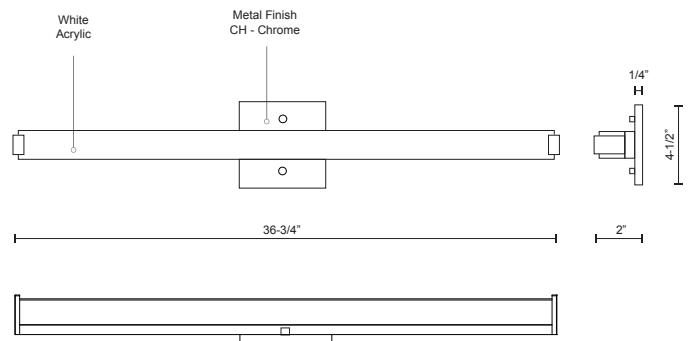

**LATITUDE-SLIM
VL4737-CH**
VANITY

PROJECT

DESCRIPTION

Simplistic Modern LED with rectangular shaped white acrylic finished with chrome end caps and matching canopy. Equipped with our powerful 120V AC LED technology, and may be mounted horizontally or vertically. Available in three different sizes and four different design styles.

SPECIFICATION DETAILS

* For custom options, consult factory for details.

Fixture Dimensions	W36-3/4" x H4-1/2" x E2"
Light Source	LED
Wattage	43W
Total Lumens	3600lm
Delivered Lumens	CH-2331lm
Voltage	120V
Color Temperature	3000K
CRI (Ra)	>90
Optional Color Temps	2700K - 5000K Available, Minimum Order Quantities Apply
LED Rated Life	50,000 hours
Dimming	100% - 10%, ELV Dimmer (Not Included)
Diffuser Details	White Acrylic Diffuser
Location	Damp
Warranty	5 Years
ADA Compliant	Yes
Canopy Dimensions	W4-1/2" x H4-1/2" x E1/4"