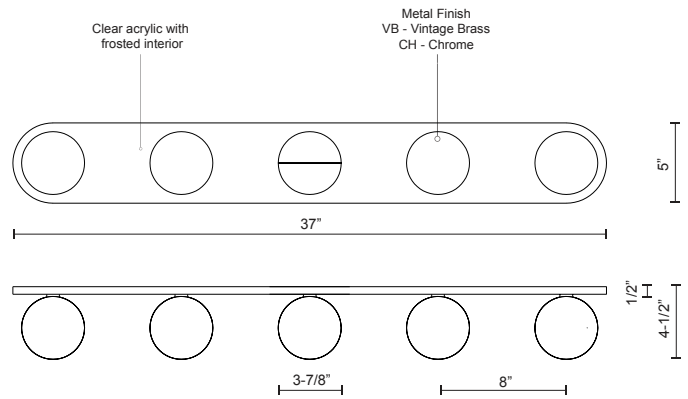

PLUTO
VL47337
VANITY

PROJECT

DESCRIPTION

A timeless spherical geometry is inherent to the Pluto pendant. A split line at the globe equator separates complementary plated LED housing from translucent acrylic diffuser. The multiple color options make the fixture a perfect furnishing accent or, in multiples, a focal point.

VL47337-CH
Chrome

VL47337-VB
Vintage Brass

SPECIFICATION DETAILS

* For custom options, consult factory for details.

Fixture Dimensions	W37" x H5" x E4-1/2"
Light Source	LED
Wattage	25W
Total Lumens	2000lm
Delivered Lumens	CH-1350lm; VB-1305lm;
Voltage	120V
Color Temperature	3000K
CRI (Ra)	>90
Optional Color Temps	2700K - 5000K Available, Minimum Order Quantities Apply
LED Rated Life	50,000 hours
Dimming	100% - 10%, ELV Dimmer (Not Included)
Diffuser Details	Clear with Frosted Center
Location	Damp
Warranty	5 Years
Canopy Dimensions	W37" x H5" x E1/2"