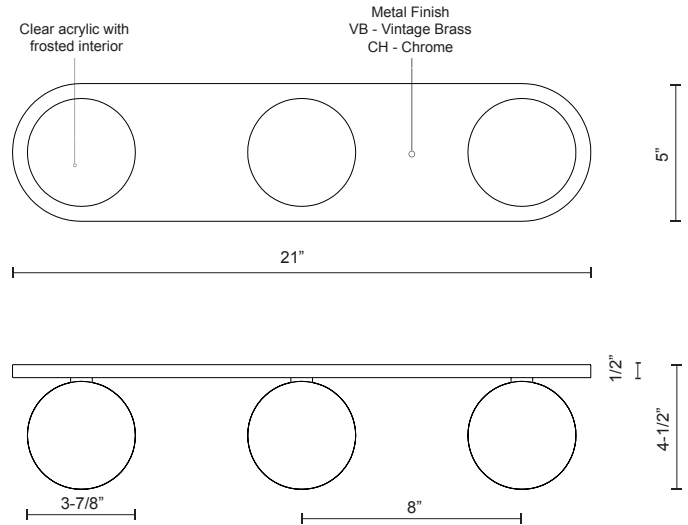

PLUTO
VL47321
VANITY

PROJECT

DESCRIPTION

A timeless spherical geometry is inherent to the Pluto pendant. A split line at the globe equator separates complementary plated LED housing from translucent acrylic diffuser. The multiple color options make the fixture a perfect furnishing accent or, in multiples, a focal point.

VL47321-CH
Chrome

VL47321-VB
Vintage Brass

SPECIFICATION DETAILS

* For custom options, consult factory for details.

Fixture Dimensions	W21" x H5" x E4-1/2"
Light Source	LED
Wattage	15W
Total Lumens	1200lm
Delivered Lumens	CH-810lm; VB-783lm;
Voltage	120V
Color Temperature	3000K
CRI (Ra)	>90
Optional Color Temps	2700K - 5000K Available, Minimum Order Quantities Apply
LED Rated Life	50,000 hours
Dimming	100% - 10%, ELV Dimmer (Not Included)
Diffuser Details	Clear with Frosted Center
Location	Damp
Warranty	5 Years
Canopy Dimensions	W21" x H5" x E1/2"