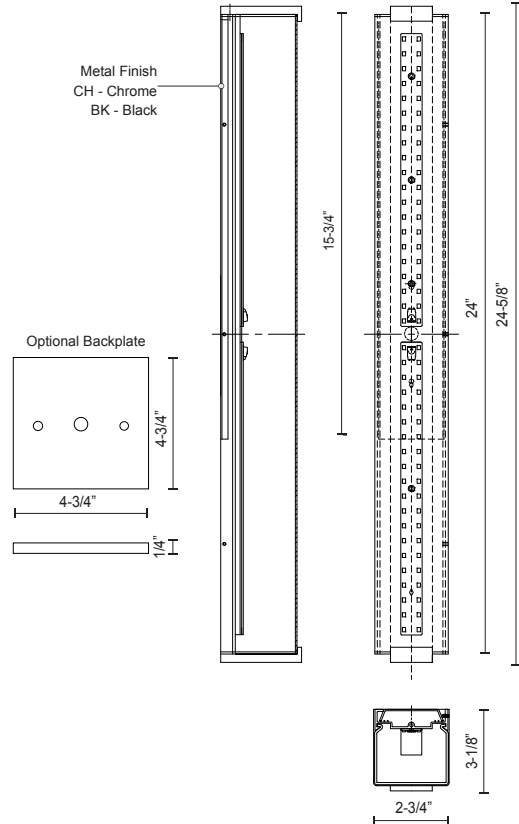

# LATITUDE VL47225

VANITY

PROJECT

VL47225-BK  
Black

VL47225-CH  
Chrome

## SPECIFICATION DETAILS

\* For custom options, consult factory for details.

<b>Fixture Dimensions</b>	W24-5/8" x H2-3/4" x E3-1/8"
<b>Light Source</b>	LED
<b>Wattage</b>	29W
<b>Total Lumens</b>	2400lm
<b>Delivered Lumens</b>	BK-2021lm; CH-2084lm;
<b>Voltage</b>	120V
<b>Color Temperature</b>	3000K
<b>CRI (Ra)</b>	>90
<b>Optional Color Temps</b>	2700K - 5000K Available, Minimum Order Quantities Apply
<b>LED Rated Life</b>	50,000 hours
<b>Dimming</b>	100% - 10%, ELV Dimmer (Not Included)
<b>Diffuser Details</b>	White Acrylic Diffuser
<b>Location</b>	Damp
<b>Warranty</b>	5 Years
<b>ADA Compliant</b>	Yes
<b>Canopy Dimensions</b>	W4-3/4" x H4-3/4" x E1/4"

## DESCRIPTION

An extruded rectangular diffuser surrounds the LED source of the geometric vanity fixture. Capped by two thick offset squares the design is characterized by minimal details and clever features. During installation the lamp assembly may slide on the mounting track to allow for ideal positioning. Adding to the versatile function are the multiple fixture lengths and mounting orientations. Optional installation without backplate for smaller junction boxes.