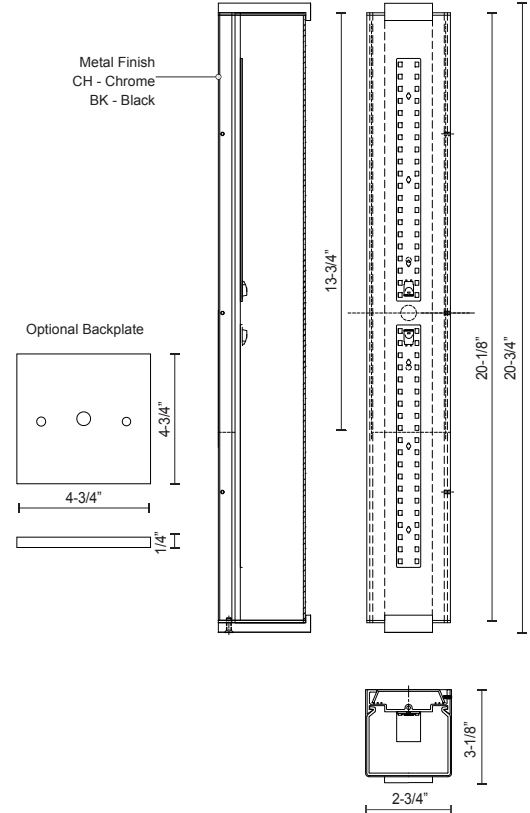

# LATITUDE VL47221

VANITY

PROJECT

VL47221-BK  
Black

VL47221-CH  
Chrome

## SPECIFICATION DETAILS

\* For custom options, consult factory for details.

<b>Fixture Dimensions</b>	W20-3/4" x H2-3/4" x E3-1/8"
<b>Light Source</b>	LED
<b>Wattage</b>	20W
<b>Total Lumens</b>	1600lm
<b>Delivered Lumens</b>	BK-1256lm; CH-1274lm;
<b>Voltage</b>	120V
<b>Color Temperature</b>	3000K
<b>CRI (Ra)</b>	>90
<b>Optional Color Temps</b>	2700K - 5000K Available, Minimum Order Quantities Apply
<b>LED Rated Life</b>	50,000 hours
<b>Dimming</b>	100% - 10%, ELV Dimmer (Not Included)
<b>Diffuser Details</b>	White Acrylic Diffuser
<b>Location</b>	Damp
<b>Warranty</b>	5 Years
<b>ADA Compliant</b>	Yes
<b>Canopy Dimensions</b>	W4-3/4" x H4-3/4" x E1/4"

## DESCRIPTION

An extruded rectangular diffuser surrounds the LED source of the geometric vanity fixture. Capped by two thick offset squares the design is characterized by minimal details and clever features. During installation the lamp assembly may slide on the mounting track to allow for ideal positioning. Adding to the versatile function are the multiple fixture lengths and mounting orientations. Optional installation without backplate for smaller junction boxes.