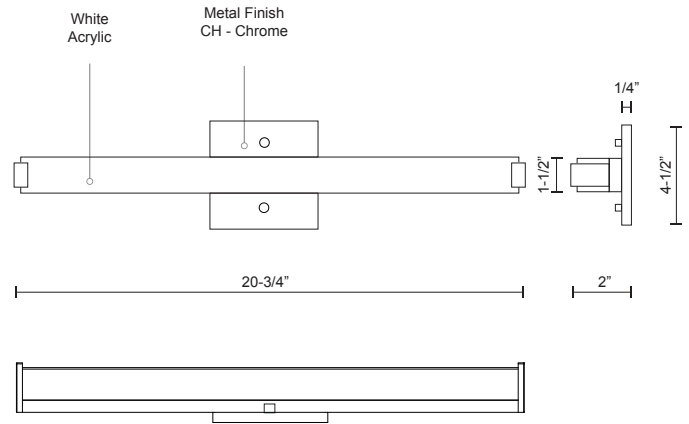

**LATITUDE-SLIM
VL4721-CH
VANITY**

PROJECT

DESCRIPTION

Simplistic Modern LED with rectangular shaped white acrylic finished with chrome end caps and matching canopy. Equipped with our powerful 120V AC LED technology, and may be mounted horizontally or vertically. Available in three different sizes and four different design styles.

SPECIFICATION DETAILS

* For custom options, consult factory for details.

Fixture Dimensions	W20-3/4" x H4-1/2" x E2"
Light Source	LED
Wattage	20W
Total Lumens	1600lm
Delivered Lumens	CH-1195lm
Voltage	120V
Color Temperature	3000K
CRI (Ra)	>90
Optional Color Temps	2700K - 5000K Available, Minimum Order Quantities Apply
LED Rated Life	50,000 hours
Dimming	100% - 10%, ELV Dimmer (Not Included)
Diffuser Details	White Acrylic Diffuser
Location	Damp
Warranty	5 Years
ADA Compliant	Yes
Canopy Dimensions	W4-1/2" x H4-1/2" x E1/4"