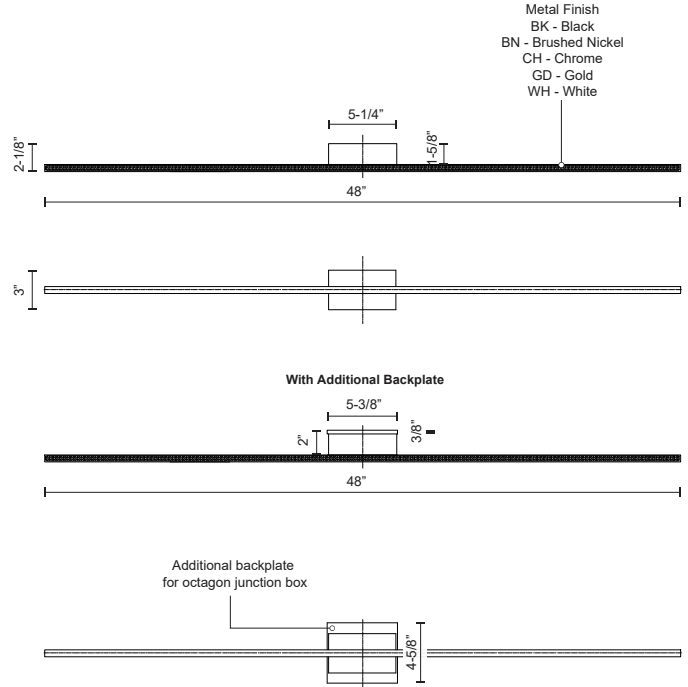

VEGA MINOR VL18248

VANITY

PROJECT

DESCRIPTION

Following the success of the Vega family is the next evolution of the line, Vega Minor. The diminutive square linear profile envelops and radiates a soft uniform light in a diverse spectrum of lengths and unique configurations. Refined details with crafted finishes augment the reductive silhouette of the expanded collection.

VL18248-BN
Brushed Nickel

VL18248-BK
Black

VL18248-WH
White

VL18248-GD
Gold

VL18248-CH
Chrome

SPECIFICATION DETAILS

* For custom options, consult factory for details.

Fixture Dimensions	W48"x H3"x E2-1/8"
Light Source	LED
Wattage	44W
Total Lumens	3690lm
Delivered Lumens	BK-1268lm; BN-2132lm; CH-2047; GD-1748lm; WH-2524lm;
Voltage	120V
Color Temperature	3000K
CRI (Ra)	>90
Optional Color Temps	2700K - 5000K Available, Minimum Order Quantities Apply
LED Rated Life	50,000 hours
Dimming	100% - 10%, TRIAC or ELV Dimmer (Not Included)
Diffuser Details	White Acrylic Diffuser
Location	Damp
Warranty	5 Years
ADA Compliant	Yes
Canopy Dimensions	W5-3/8"x H4-5/8"x E3/8"