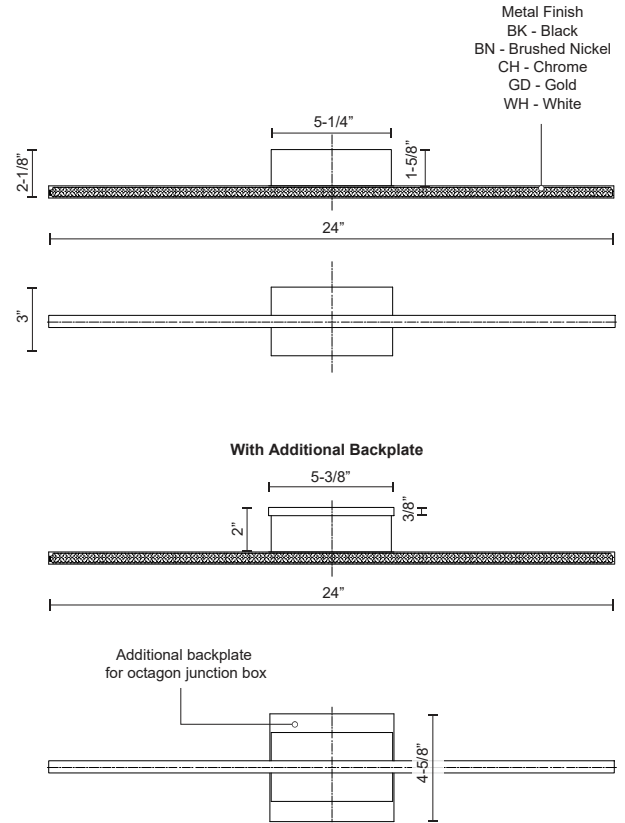

VEGA MINOR VL18224

VANITY

PROJECT

SPECIFICATION DETAILS

* For custom options, consult factory for details.

Fixture Dimensions	W24"x H3"x E2-1/8"
Light Source	LED
Wattage	18W
Total Lumens	1460lm
Delivered Lumens	BK-499lm; BN-838lm; CH-805lm; GD-687lm; WH-992lm;
Voltage	120V
Color Temperature	3000K
CRI (Ra)	>90
Optional Color Temps	2700K - 5000K Available, Minimum Order Quantities Apply
LED Rated Life	50,000 hours
Dimming	100% - 10%, TRIAC or ELV Dimmer (Not Included)
Diffuser Details	White Acrylic Diffuser
Location	Damp
Warranty	5 Years
ADA Compliant	Yes
Canopy Dimensions	W5-3/8"x H4-5/8"x E3/8"

DESCRIPTION

Following the success of the Vega family is the next evolution of the line, Vega Minor. The diminutive square linear profile envelops and radiates a soft uniform light in a diverse spectrum of lengths and unique configurations. Refined details with crafted finishes augment the reductive silhouette of the expanded collection.