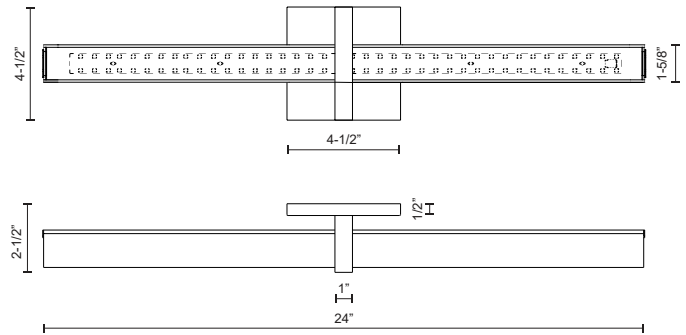

CAMDEN
VL17324-CH
 VANITY

PROJECT

DESCRIPTION

Inspired by steel construction beams the round opal tube contrasts with the perpendicular metal planes of the wall mount. The cylindrical LED light intersects and is captured by the thin rectangular projection, spreading the illuminance further from the surface. The complementary geometric forms produce a subdued yet decorative effect.

SPECIFICATION DETAILS

* For custom options, consult factory for details.

Fixture Dimensions	W24" x H4-1/2" x E2-1/2"
Light Source	LED
Wattage	33W
Total Lumens	2400lm
Delivered Lumens	CH-1800lm
Voltage	120V
Color Temperature	3000K
CRI (Ra)	>90
Optional Color Temps	2700K - 5000K Available, Minimum Order Quantities Apply
LED Rated Life	50,000 hours
Dimming	100% - 10%, ELV Dimmer (Not Included)
Glass Details	White Opal Glass
Location	Damp
Warranty	5 Years
ADA Compliant	Yes
Canopy Dimensions	W4-1/2" x H4-1/2" x E1/2"
Finish Option(s)	Chrome