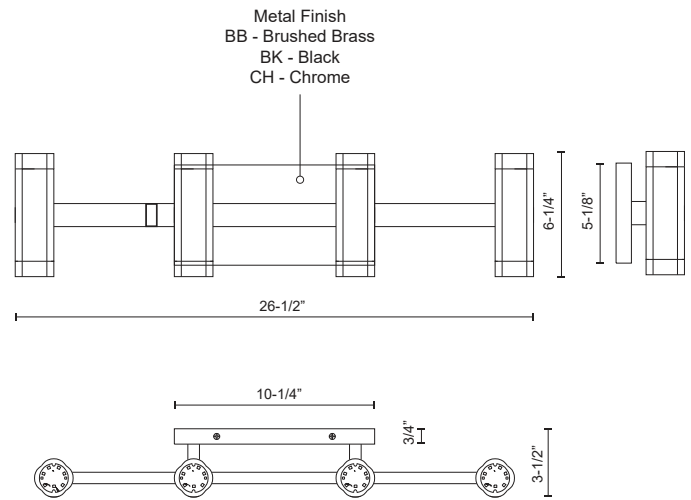

BRAZEN VL16727

VANITY

PROJECT

DESCRIPTION

Extruded aluminum quatrefoil lamps on rectangular wall mount. Finely textured powder-coat or plated finish. Opal diffuser caps. Up and down light. Custom options available.

VL16727-BK
Black

VL16727-BB
Brushed Brass

VL16727-CH
Chrome

SPECIFICATION DETAILS

* For custom options, consult factory for details.

Fixture Dimensions	W26-1/2"x H6-1/4"x E3-1/2"
Light Source	LED
Wattage	30W
Total Lumens	2500lm
Delivered Lumens	CH-911lm; BK-824lm;
Voltage	120V
Color Temperature	3000K
CRI (Ra)	>90
Optional Color Temps	2700K - 5000K Available, Minimum Order Quantities Apply
LED Rated Life	50,000 hours
Dimming	100% - 10%, ELV Dimmer (Not Included)
Diffuser Details	Frosted White Acrylic
Location	Damp
Warranty	5 Years
ADA Compliant	Yes
Canopy Dimensions	W10-1/4" x H5-1/8" x E3/4"