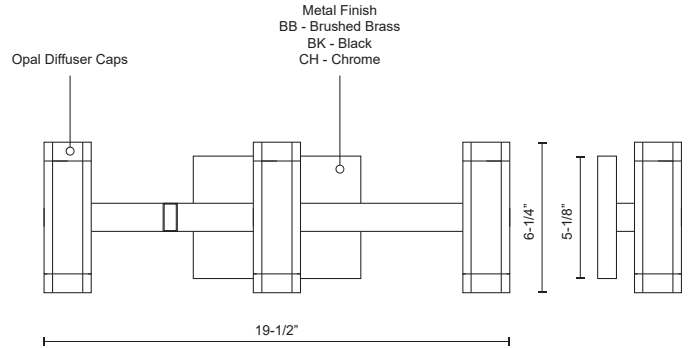

**BRAZEN
VL16720
VANITY**

PROJECT

DESCRIPTION

Extruded aluminum quatrefoil lamps on rectangular wall mount. Finely textured powder-coat or plated finish. Opal diffuser caps. Up and down light. Custom options available.

VL16720-BB
Brushed Brass

VL16720-BK
Black

VL16720-CH
Chrome

SPECIFICATION DETAILS

* For custom options, consult factory for details.

Fixture Dimensions	W19-1/2"x H6-1/4"x E3-1/2"
Light Source	LED
Wattage	20W
Total Lumens	1600lm
Delivered Lumens	BK-527lm; CH-583lm;
Voltage	120V
Color Temperature	3000K
CRI (Ra)	>90
Optional Color Temps	2700K - 5000K Available, Minimum Order Quantities Apply
LED Rated Life	50,000 hours
Dimming	100% - 10%, ELV Dimmer (Not Included)
Diffuser Details	Frosted White Acrylic
Location	Damp
Warranty	5 Years
ADA Compliant	Yes
Canopy Dimensions	W7" x H5-1/8" x E3/4"