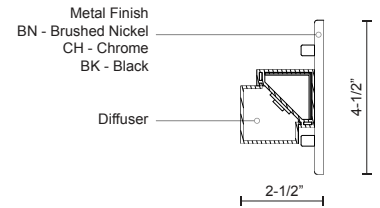

SOHO
VL13424
VANITY

PROJECT

DESCRIPTION

With its bold rectilinear forms and asymmetrical design, the Soho vanity is reminiscent of a Cubist or Art Deco aesthetic. The extruded square diffuser and substantial end caps create one continuous bar emitting the LED light. Available in three curated finishes the multiple geometric forms of the light will augment the existing interior architecture.

VL13424-BN
Brushed Nickel

VL13424-CH
Chrome

VL13424-BK
Black

SPECIFICATION DETAILS

* For custom options, consult factory for details.

Fixture Dimensions	W27-1/2" x H4-1/2" x E2-1/2"
Light Source	LED
Wattage	30W
Total Lumens	2400lm
Delivered Lumens	BK-1800lm; BN-1896lm; CH-1923lm;
Voltage	120V
Color Temperature	3000K
CRI (Ra)	>90
Optional Color Temps	2700K - 5000K Available, Minimum Order Quantities Apply
LED Rated Life	50,000 hours
Dimming	100% - 10%, ELV Dimmer (Not Included)
Diffuser Details	White Acrylic Diffuser
Location	Damp
Warranty	5 Years
ADA Compliant	Yes
Canopy Dimensions	W4-1/2" x H4-1/2" x E5/8"