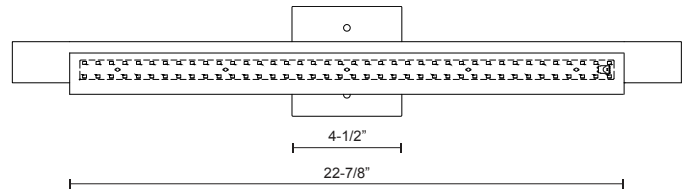

SOHO
VL13424
VANITY

PROJECT

DESCRIPTION

With its bold rectilinear forms and asymmetrical design, the Soho vanity is reminiscent of a Cubist or Art Deco aesthetic. The extruded square diffuser and substantial end caps create one continuous bar emitting the LED light. Available in three curated finishes the multiple geometric forms of the light will augment the existing interior architecture.

VL13424-BN
Brushed Nickel

VL13424-CH
Chrome

VL13424-BK
Black

SPECIFICATION DETAILS

* For custom options, consult factory for details.

Fixture Dimensions	W27-1/2" x H4-1/2" x E2-1/2"
Light Source	LED
Wattage	30W
Total Lumens	2400lm
Delivered Lumens	BK-1800lm; BN-1896lm; CH-1923lm;
Voltage	120V
Color Temperature	3000K
CRI (Ra)	>90
Optional Color Temps	2700K - 5000K Available, Minimum Order Quantities Apply
LED Rated Life	50,000 hours
Dimming	100% - 10%, ELV Dimmer (Not Included)
Diffuser Details	White Acrylic Diffuser
Location	Damp
Warranty	5 Years
ADA Compliant	Yes
Canopy Dimensions	W4-1/2" x H4-1/2" x E5/8"