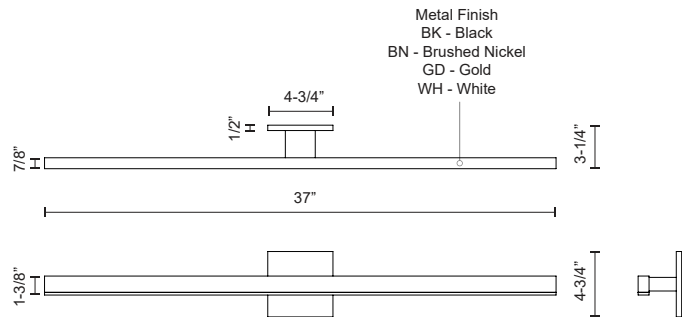

VL10337-BK
Black

VL10337-GD
Gold

VL10337-WH
White

VL10337-BN
Brushed Nickel

SPECIFICATION DETAILS

* For custom options, consult factory for details.

Fixture Dimensions	W37" x H1-3/8" x E3-1/4"
Light Source	LED
Wattage	23W
Total Lumens	2000lm
Delivered Lumens	BK-835lm; BN-1278lm; GD-1231lm; WH-1405lm;
Voltage	120V
Color Temperature	3000K
CRI (Ra)	>90
Optional Color Temps	2700K - 5000K Available, Minimum Order Quantities Apply
LED Rated Life	50,000 hours
Dimming	100% - 10%, ELV Dimmer (Not Included)
Diffuser Details	White Acrylic Diffuser
Location	Damp
Warranty	5 Years
ADA Compliant	Yes
Canopy Dimensions	W4-3/4" x H4-3/4" x E1/2"