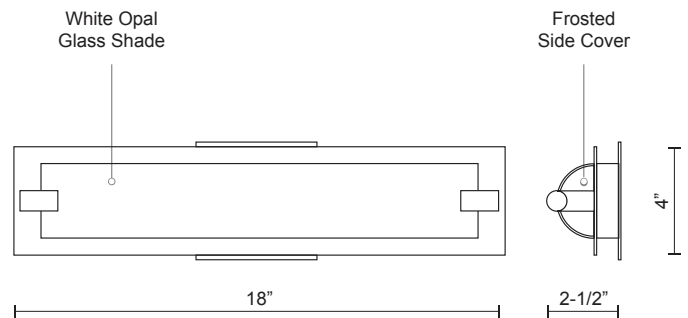

LIGHTHOUSE VL0118

VANITY

PROJECT

DESCRIPTION

Single lamp vanity with white opal glass cylinder and frosted side covers, metal details available in brushed nickel or chrome finish. Equipped with our powerful 120V AC LED technology. Available in three different sizes see series for full details.

VL0118-CH
Chrome

VL0118-BN
Brushed Nickel

VL0118-BK
Black

SPECIFICATION DETAILS

* For custom options, consult factory for details.

Fixture Dimensions	W18" x H4" x E2-1/2"
Light Source	LED
Wattage	20W
Total Lumens	1600lm
Delivered Lumens	CH-1101lm
Voltage	120V
Color Temperature	3000K
CRI (Ra)	>90
Optional Color Temps	2700K - 5000K Available, Minimum Order Quantities Apply
LED Rated Life	50,000 hours
Dimming	100% - 10%, ELV Dimmer (Not Included)
Glass Details	White Opal Glass
Location	Damp
Warranty	5 Years
ADA Compliant	Yes
Canopy Dimensions	W4-3/8" x H4-3/8" x E1/8"