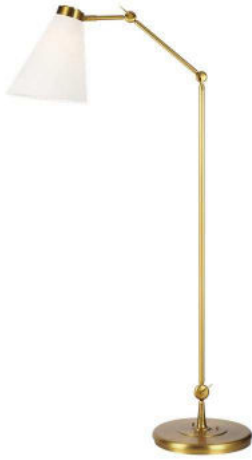

GENERATION LIGHTING

TT1101BBS1: Grand Task Floor Lamp

Dimensions:

Length: 46 3/4"

Width: 19"

Height: 82 5/8"

Weight: 35.7 lbs.

Wire: 96" (color/Clear Silver)

Switch Type: On/Off Switch

Switch Location: In Line

Connection: Plug Into Box

Bulbs:

1 - LED Medium A19 9.3w Max. 120v - included

0 - Medium A19 75w Max. 120v - Not included

Material List:

1 Body - Steel - Burnished Brass

Safety Listing:

Safety Listed for Dry Locations

Collection: Signoret

Angled shade with a unique, asymmetrical silhouette

Smart and stylish in any space, Jamie is an adjustable brass floor lamp is designed to complement any décor

Available in a Burnished Brass or Polished Nickel finish

A 9.5 Watt, 3000K Medium Base LED Bulb Included.

Dry Rated

UPC #:014817610543

Finish: Burnished Brass (BBS)

Shade / Glass / Diffuser Details:

Part	Material	Finish	Quantity	Item Number	Length	Width	Height	Diameter	Fitter Diameter	Shade Top Length	Shade Top Width	Shade Top Diameter
Shade	Steel	Matte White	1		15 1/4	14 3/4	17 1/8					