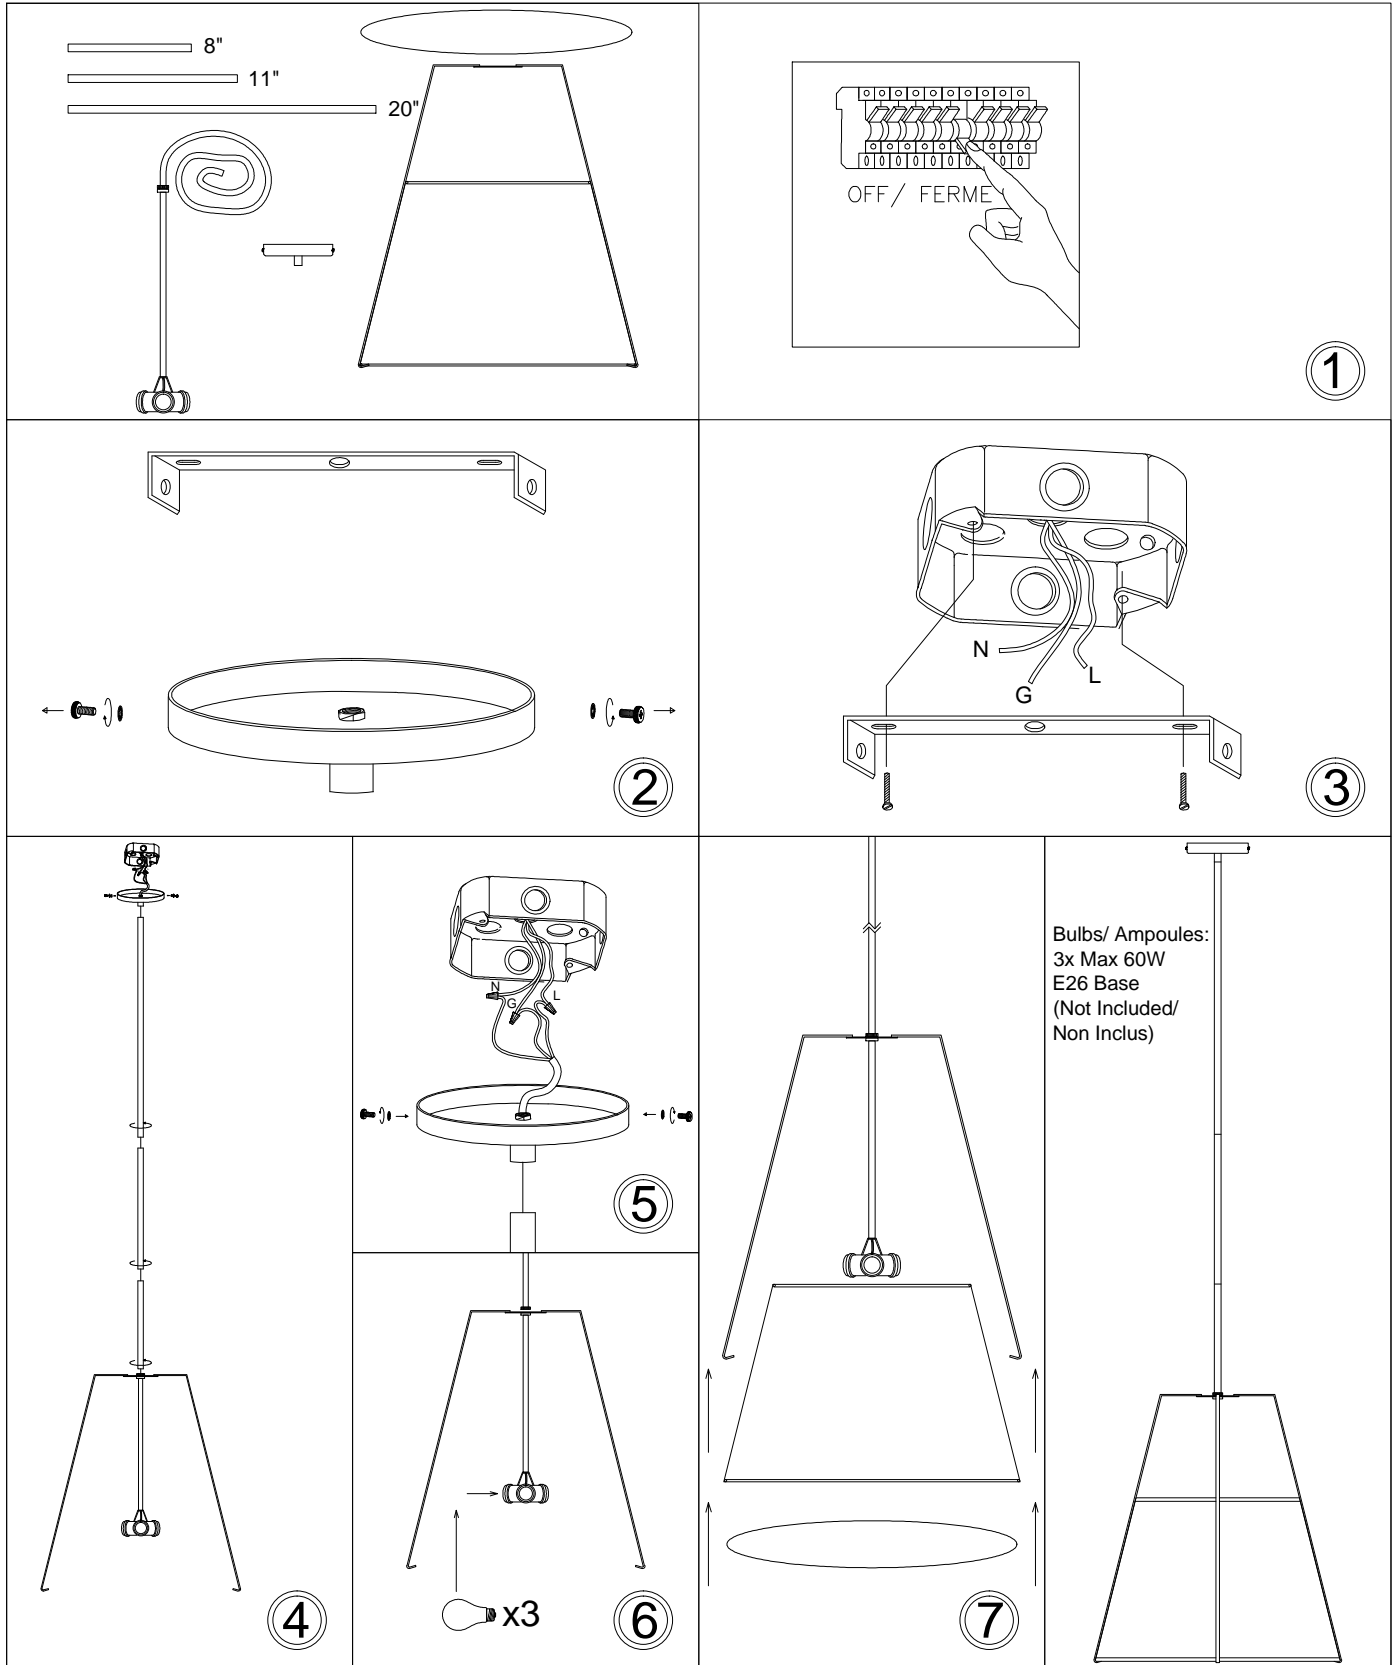

TRA-331P

Bulbs/ Ampoules:
3x Max 60W
E26 Base
(Not Included/
Non Inclus)