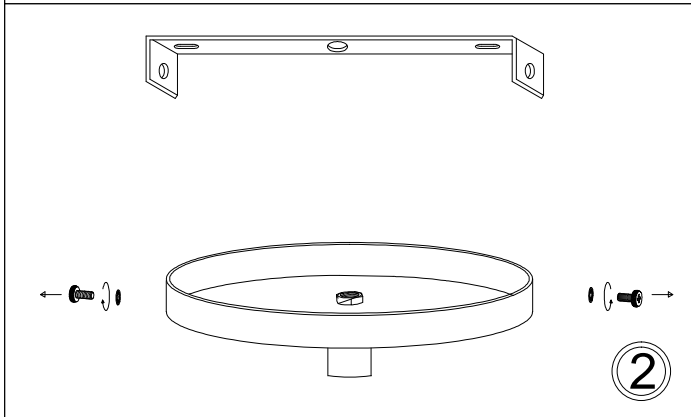

TRA-244P

1

3

4

5

6

7

8

Bulbs/ Ampoules:
4x Max 100W
E26 Base
(Not Included/
Non Inclus)