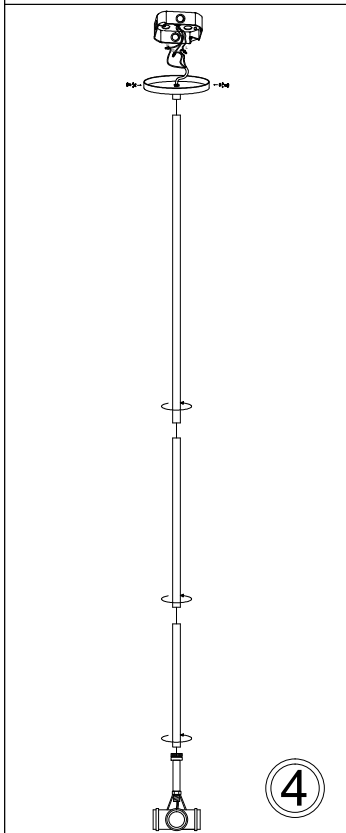

TRA-244P

1

3

4

5

6

7

8

Bulbs/ Ampoules:
4x Max 100W
E26 Base
(Not Included/
Non Inclus)