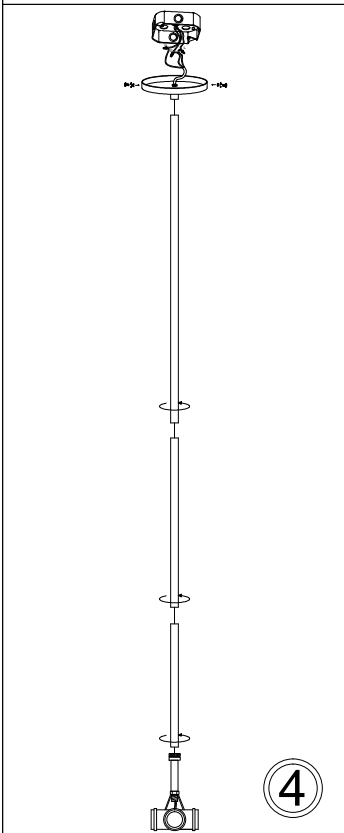

# TRA-244P

1

3

Bulbs/ Ampoules:  
4x Max 100W  
E26 Base  
(Not Included/  
Non Inclus)

4

5

6

7