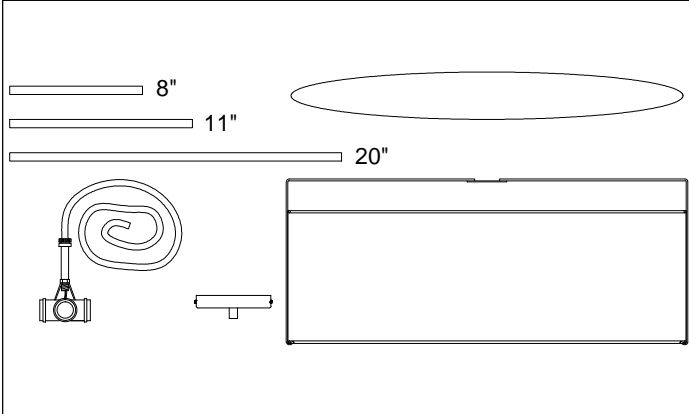

# TRA-244P

1

3

Bulbs/ Ampoules:  
4x Max 100W  
E26 Base  
(Not Included/  
Non Inclus)

4

5

6

7