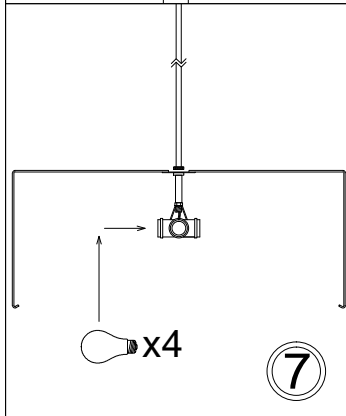

# TRA-244P

1

3

Bulbs/ Ampoules:  
4x Max 100W  
E26 Base  
(Not Included/  
Non Inclus)

4

5

6

7