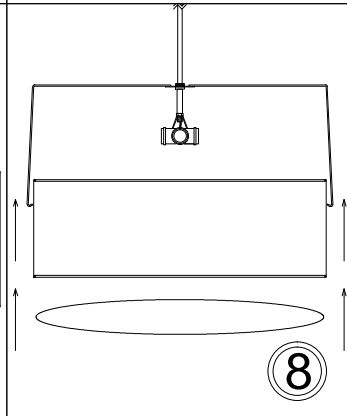

# TRA-244P

1

3

Bulbs/ Ampoules:  
4x Max 100W  
E26 Base  
(Not Included/  
Non Inclus)

4

5

6

7