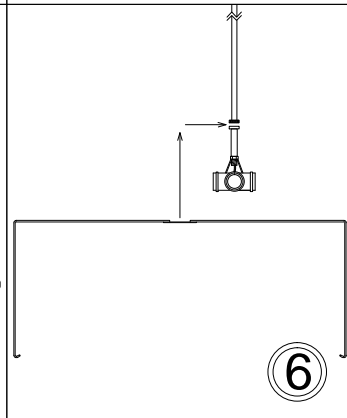

# TRA-244P

1

3

Bulbs/ Ampoules:  
4x Max 100W  
E26 Base  
(Not Included/  
Non Inclus)

4

5

6

7