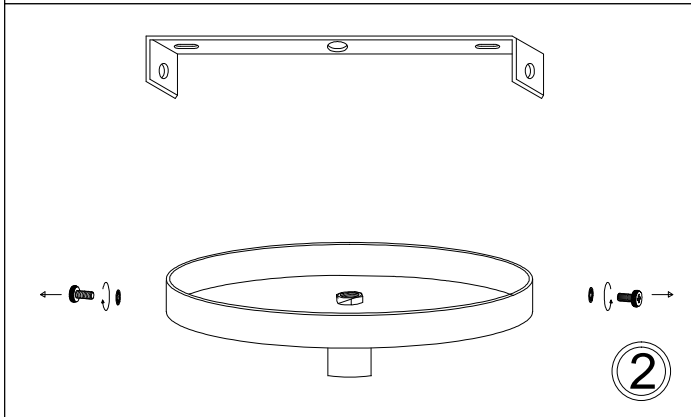

# TRA-244P

1

3

4

5

6

7

8

Bulbs/ Ampoules:  
4x Max 100W  
E26 Base  
(Not Included/  
Non Inclus)