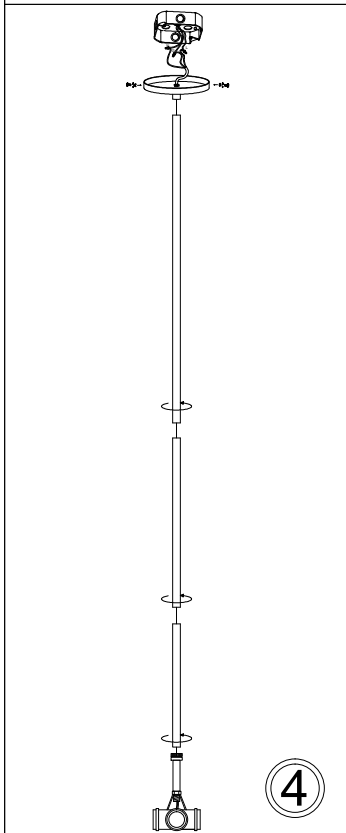

# TRA-244P

1

3

4

5

6

7

8

Bulbs/ Ampoules:  
4x Max 100W  
E26 Base  
(Not Included/  
Non Inclus)