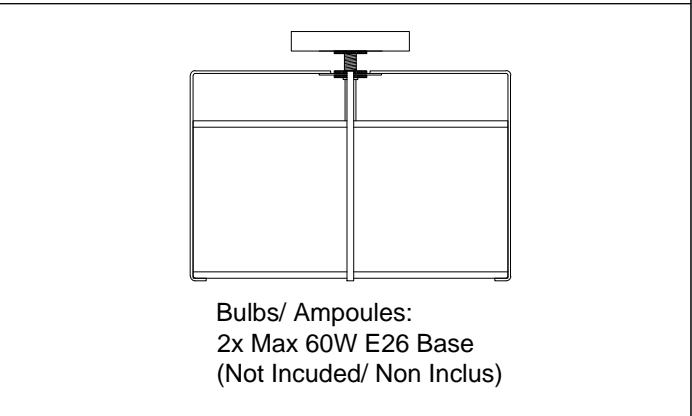

# TRA-121FH

1

3

7

Bulbs/ Ampoules:  
2x Max 60W E26 Base  
(Not Included/ Non Inclus)