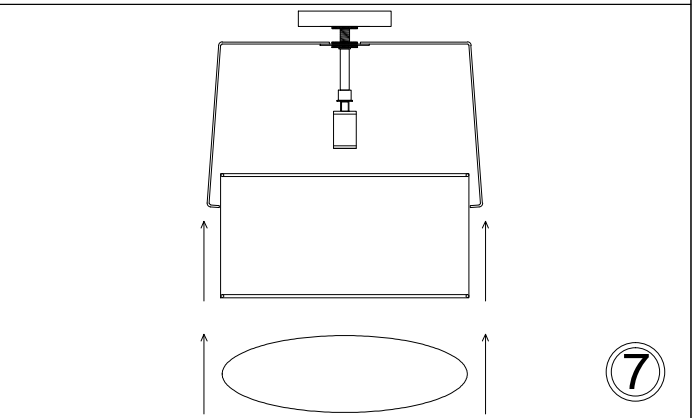

# TRA-121FH

1

3

7

Bulbs/ Ampoules:  
2x Max 60W E26 Base  
(Not Included/ Non Inclus)