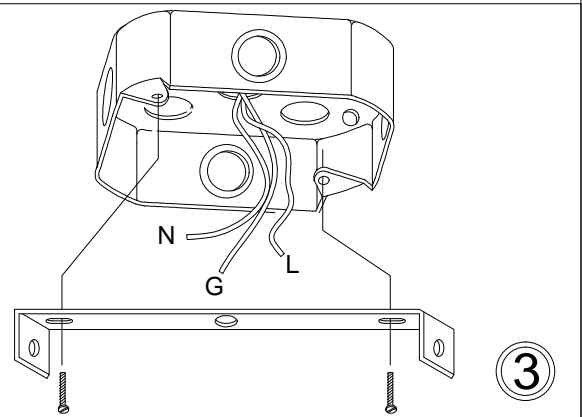

# TRA-121FH

1

3

7

Bulbs/ Ampoules:  
2x Max 60W E26 Base  
(Not Included/ Non Inclus)