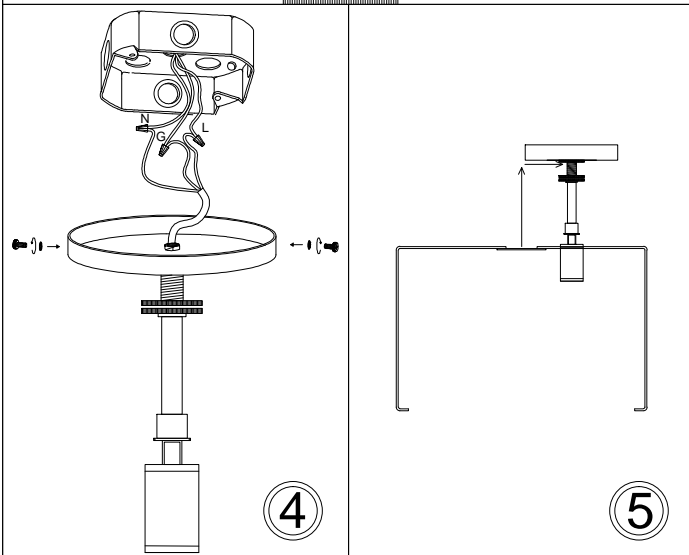

# TRA-121FH

1

3

7

Bulbs/ Ampoules:  
2x Max 60W E26 Base  
(Not Included/ Non Inclus)