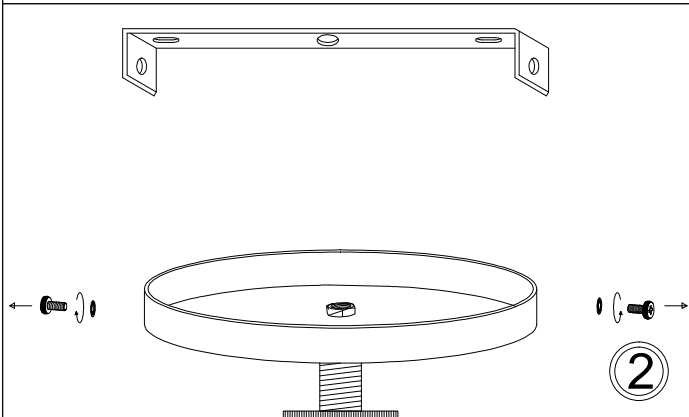

# TRA-121FH

1

3

7

Bulbs/ Ampoules:  
2x Max 60W E26 Base  
(Not Included/ Non Inclus)