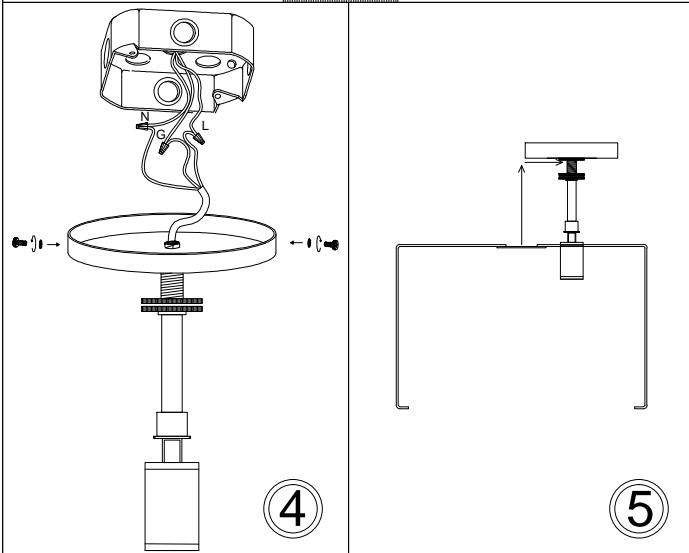

# TRA-121FH

1

3

7

Bulbs/ Ampoules:  
2x Max 60W E26 Base  
(Not Included/ Non Inclus)