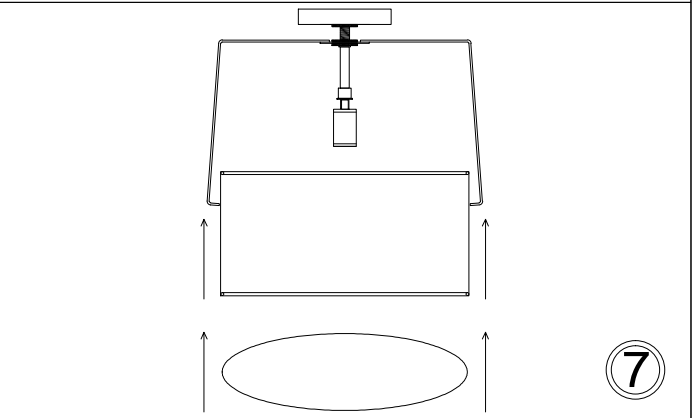

# TRA-121FH

1

3

7

Bulbs/ Ampoules:  
2x Max 60W E26 Base  
(Not Included/ Non Inclus)