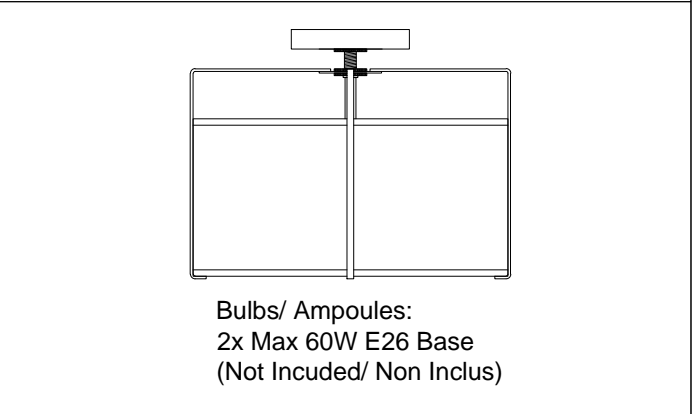

# TRA-121FH

1

3

7

Bulbs/ Ampoules:  
2x Max 60W E26 Base  
(Not Included/ Non Inclus)