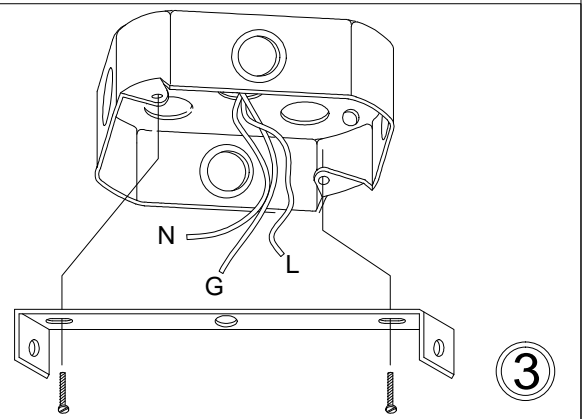

# TRA-121FH

1

3

7

Bulbs/ Ampoules:  
2x Max 60W E26 Base  
(Not Included/ Non Inclus)