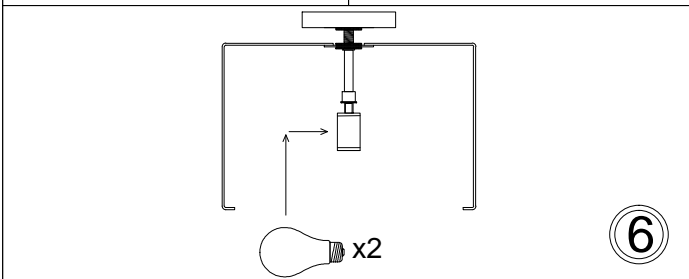

# TRA-121FH

1

3

7

Bulbs/ Ampoules:  
2x Max 60W E26 Base  
(Not Included/ Non Inclus)