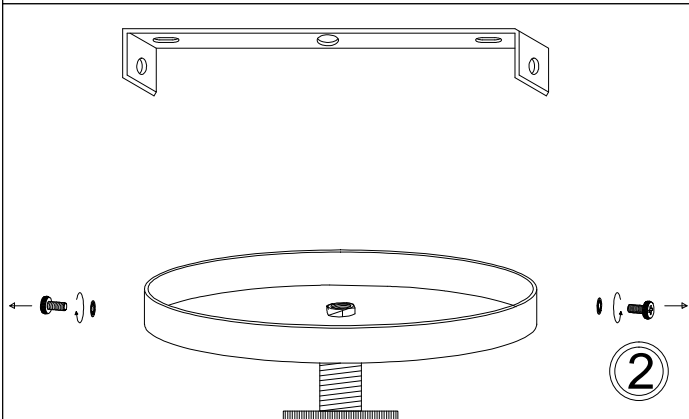

# TRA-121FH

1

3

7

Bulbs/ Ampoules:  
2x Max 60W E26 Base  
(Not Included/ Non Inclus)