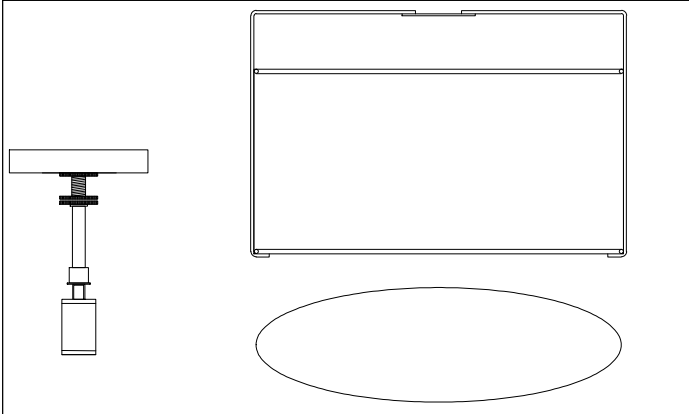

# TRA-121FH

1

3

7

Bulbs/ Ampoules:  
2x Max 60W E26 Base  
(Not Included/ Non Inclus)