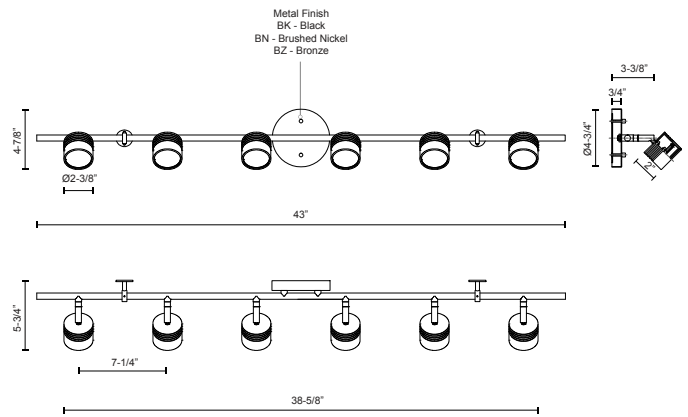

LYRA
TR10044
TRACK

PROJECT

DESCRIPTION

Modern LED fixed track fixture with six die cast aluminum heads and frosted glass diffusers. Each head rotates horizontally 360 degrees and pivots vertically 90 degrees allowing the lights to be directed to any desired angle. Metal finishes available in fine brushed nickel or enriched deep bronze and is equipped with our powerful 120V AC LED technology. Available in single, three and four head fixtures see series for full details.

TR10044-BN
Brushed Nickel

TR10044-BK
Black

TR10044-BZ
Bronze

SPECIFICATION DETAILS

* For custom options, consult factory for details.

Fixture Dimensions	L43" x W4-7/8" x H5-3/4"
Light Source	LED
Wattage	30W
Total Lumens	2400lm
Delivered Lumens	BN-1800lm; BZ-1520lm;
Voltage	120V
Color Temperature	3000K
CRI (Ra)	>90
Optional Color Temps	2700K - 5000K Available, Minimum Order Quantities Apply
LED Rated Life	50,000 hours
Dimming	100% - 10%, ELV Dimmer (Not Included)
Diffuser Details	Frosted Glass Diffuser
Location	Dry
Warranty	5 Years
Canopy Dimensions	D4-3/4" x H3/4"