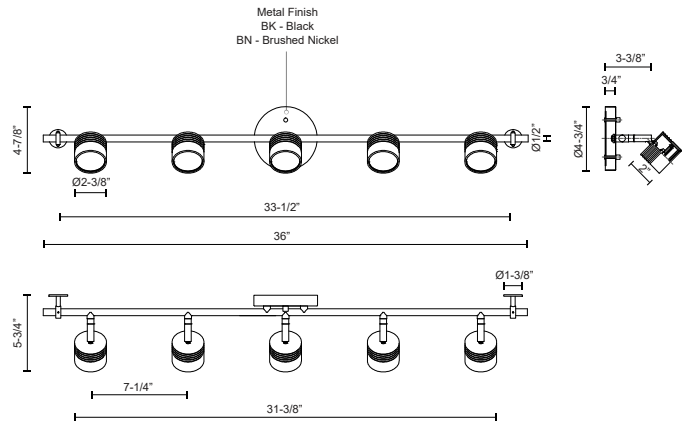

**LYRA**  
**TR10036**  
TRACK

PROJECT

**DESCRIPTION**

Modern LED fixed track fixture with five die cast aluminum heads and frosted glass diffusers. Each head rotates horizontally 360 degrees and pivots vertically 90 degrees allowing the lights to be directed to any desired angle. Metal finishes available in fine brushed nickel or enriched black and is equipped with our powerful 120V AC LED technology. Available in single, three and four head fixtures see series for full details.

TR10036-BN  
Brushed Nickel

TR10036-BK  
Black

**SPECIFICATION DETAILS**

\* For custom options, consult factory for details.

<b>Fixture Dimensions</b>	L36" x W4-7/8" x H5-3/4"
<b>Light Source</b>	LED
<b>Wattage</b>	25W
<b>Total Lumens</b>	2000lm
<b>Delivered Lumens</b>	BN-1500lm; BZ-1250lm;
<b>Voltage</b>	120V
<b>Color Temperature</b>	3000K
<b>CRI (Ra)</b>	>90
<b>Optional Color Temps</b>	2700K - 5000K Available, Minimum Order Quantities Apply
<b>LED Rated Life</b>	50,000 hours
<b>Dimming</b>	100% - 10%, ELV Dimmer (Not Included)
<b>Diffuser Details</b>	Frosted Glass Diffuser
<b>Location</b>	Dry
<b>Warranty</b>	5 Years
<b>Canopy Dimensions</b>	D4-3/4" x H3/4"