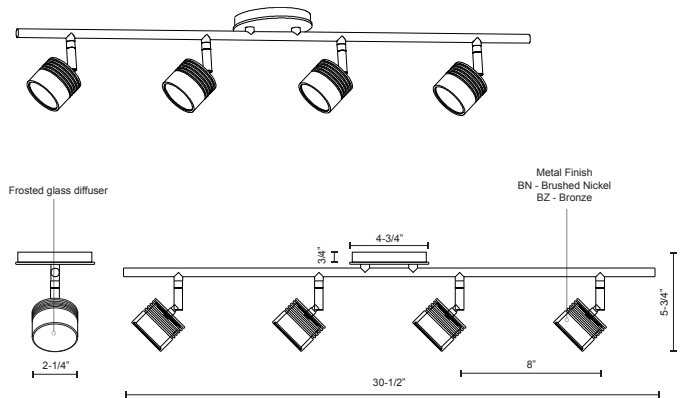

LYRA
TR10031
TRACK

PROJECT

DESCRIPTION

Modern LED fixed track fixture with four die cast aluminum heads and frosted glass diffusers. Each head rotates horizontally 360 degrees and pivots vertically 90 degrees allowing the lights to be directed to any desired angle. Metal finishes available in fine brushed nickel or enriched deep bronze and is equipped with our powerful 120V AC LED technology. Available in single, two and three head fixtures see series for full details.

TR10031-BZ
Bronze

TR10031-BN
Brushed Nickel

TR10031-BK
Black

SPECIFICATION DETAILS

* For custom options, consult factory for details.

Fixture Dimensions	L30-1/2" x W4-7/8" x H5-3/4"
Light Source	LED
Wattage	20W
Total Lumens	1600lm
Delivered Lumens	BN-1200lm; BZ-980lm;
Voltage	120V
Color Temperature	3000K
CRI (Ra)	>90
Optional Color Temps	2700K - 5000K Available, Minimum Order Quantities Apply
LED Rated Life	50,000 hours
Dimming	100% - 10%, ELV Dimmer (Not Included)
Diffuser Details	Frosted Glass Diffuser
Location	Dry
Warranty	5 Years
Canopy Dimensions	D4-3/4" x H3/4"