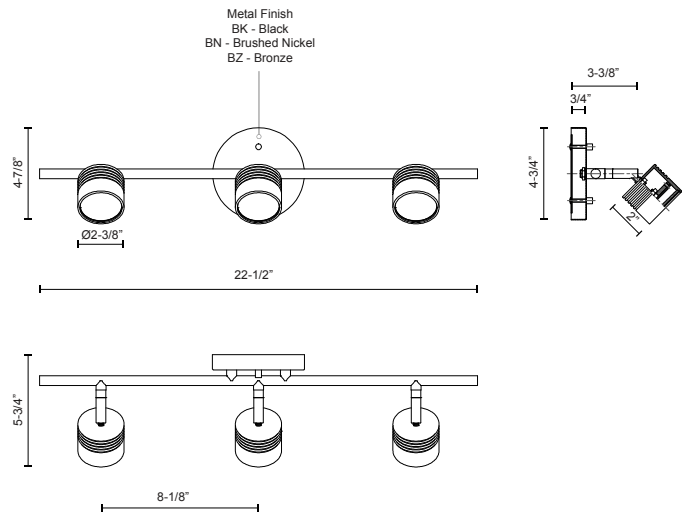

LYRA
TR10022
TRACK

PROJECT

DESCRIPTION

Modern LED fixed track fixture with three die cast aluminum heads and frosted glass diffusers. Each head rotates horizontally 360 degrees and pivots vertically 90 degrees allowing the lights to be directed to any desired angle. Metal finishes available in fine brushed nickel or enriched deep bronze and is equipped with our powerful 120V AC LED technology, Available in single, two and four head fixtures see series for full details.

TR10022-BN
Brushed Nickel

TR10022-BZ
Bronze

TR10022-BK
Black

SPECIFICATION DETAILS

* For custom options, consult factory for details.

Fixture Dimensions	L22-1/2" x W4-7/8" x H5-3/4"
Light Source	LED
Wattage	15W
Total Lumens	1200lm
Delivered Lumens	BN-900lm; BZ-710lm;
Voltage	120V
Color Temperature	3000K
CRI (Ra)	>90
Optional Color Temps	2700K - 5000K Available, Minimum Order Quantities Apply
LED Rated Life	50,000 hours
Dimming	100% - 10%, ELV Dimmer (Not Included)
Diffuser Details	Frosted Glass Diffuser
Location	Dry
Warranty	5 Years
Canopy Dimensions	D4-3/4" x H3/4"