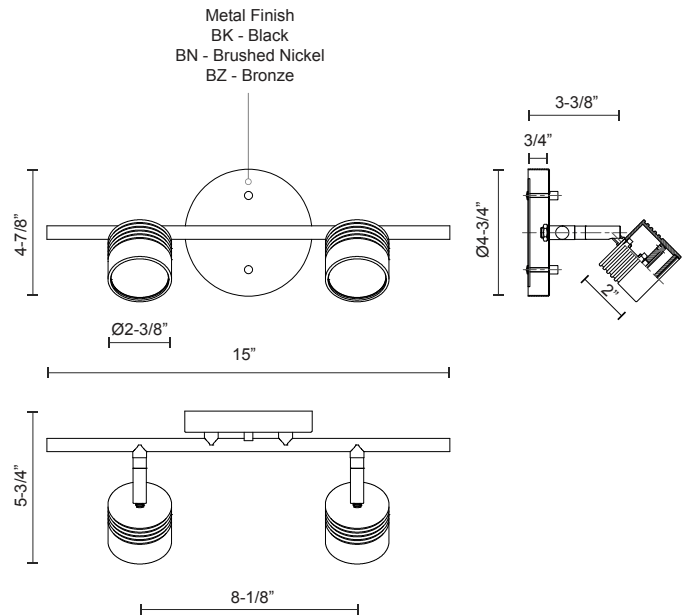

LYRA
TR10015
TRACK

PROJECT

DESCRIPTION

Modern LED fixed track fixture with two die cast aluminum heads and frosted glass diffusers. Each head rotates horizontally 360 degrees and pivots vertically 90 degrees allowing the lights to be directed to any desired angle. Metal finishes available in fine brushed nickel or enriched deep bronze and is equipped with our powerful 120V AC LED technology. Available in single, three and four head fixtures see series for full details.

TR10015-BZ
Bronze

TR10015-BN
Brushed Nickel

TR10015-BK
Black

SPECIFICATION DETAILS

* For custom options, consult factory for details.

Fixture Dimensions	L15" x W4-7/8" x H5-3/4"
Light Source	LED
Wattage	10W
Total Lumens	800lm
Delivered Lumens	BN-600lm; BZ-531lm;
Voltage	120V
Color Temperature	3000K
CRI (Ra)	>90
Optional Color Temps	2700K - 5000K Available, Minimum Order Quantities Apply
LED Rated Life	50,000 hours
Dimming	100% - 10%, ELV Dimmer (Not Included)
Diffuser Details	Frosted Glass Diffuser
Location	Dry
Warranty	5 Years
Canopy Dimensions	D4-3/4" x H3/4"