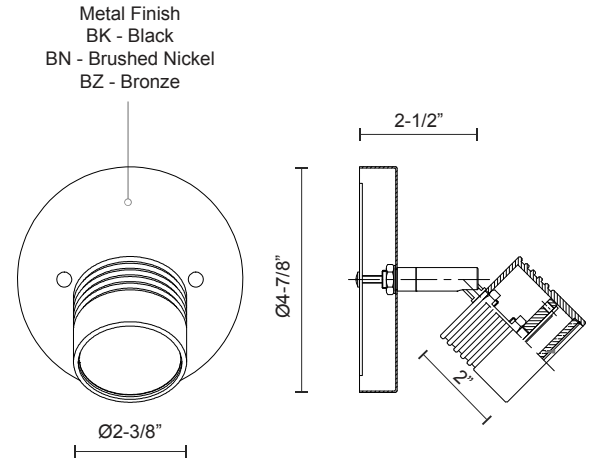

LYRA
TR10006
TRACK

PROJECT

DESCRIPTION

Modern LED single fixed track fixture with die cast aluminum head and frosted glass diffuser. Rotates horizontally 360 degrees and pivots vertically 90 degrees allowing the light to be directed to any desired angle. Metal finishes available in fine brushed nickel or enriched deep bronze and is equipped with our powerful 120V AC LED technology. Available in two, three and four head fixtures see series for full details.

TR10006-BN
Brushed Nickel

TR10006-BK
Black

TR10006-BZ
Bronze

SPECIFICATION DETAILS

* For custom options, consult factory for details.

Fixture Dimensions	D4-7/8" x H4-3/4"
Light Source	LED
Wattage	5W
Total Lumens	400lm
Delivered Lumens	BN-300lm; BZ-270lm;
Voltage	120V
Color Temperature	3000K
CRI (Ra)	>90
Optional Color Temps	2700K - 5000K Available, Minimum Order Quantities Apply
LED Rated Life	50,000 hours
Dimming	100% - 10%, ELV Dimmer (Not Included)
Diffuser Details	Frosted Glass Diffuser
Location	Dry
Warranty	5 Years
Canopy Dimensions	D4-7/8" x H3/4"