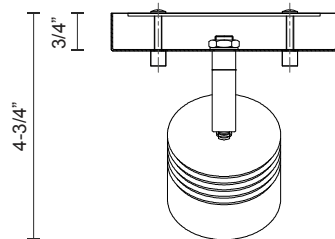

LYRA
TR10006
TRACK

PROJECT

DESCRIPTION

Modern LED single fixed track fixture with die cast aluminum head and frosted glass diffuser. Rotates horizontally 360 degrees and pivots vertically 90 degrees allowing the light to be directed to any desired angle. Metal finishes available in fine brushed nickel or enriched deep bronze and is equipped with our powerful 120V AC LED technology. Available in two, three and four head fixtures see series for full details.

TR10006-BN
Brushed Nickel

TR10006-BK
Black

TR10006-BZ
Bronze

SPECIFICATION DETAILS

* For custom options, consult factory for details.

Fixture Dimensions	D4-7/8" x H4-3/4"
Light Source	LED
Wattage	5W
Total Lumens	400lm
Delivered Lumens	BN-300lm; BZ-270lm;
Voltage	120V
Color Temperature	3000K
CRI (Ra)	>90
Optional Color Temps	2700K - 5000K Available, Minimum Order Quantities Apply
LED Rated Life	50,000 hours
Dimming	100% - 10%, ELV Dimmer (Not Included)
Diffuser Details	Frosted Glass Diffuser
Location	Dry
Warranty	5 Years
Canopy Dimensions	D4-7/8" x H3/4"