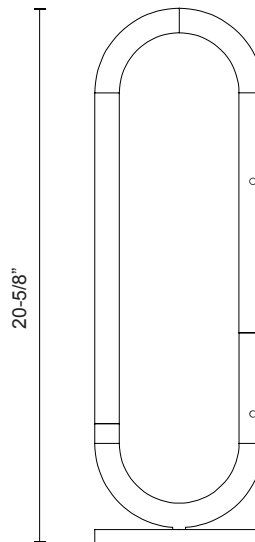

DESCRIPTION

Steel base with die-cast aluminum body, acrylic frosted tube, matte powder-coated or plated finish

TL95121-BK
Black

TL95121-CH
Chrome

TL95121-NB
Natural Brass

SPECIFICATION DETAILS

* For custom options, consult factory for details.

Fixture Dimensions	D6-1/2" x H20-5/8"
Light Source	LED
Wattage	10W
Total Lumens	850lm*
Delivered Lumens	550lm
Voltage	120V
Color Temperature	3000K
CRI (Ra)	>90
Optional Color Temps	2700K - 5000K Available, Minimum Order Quantities Apply
LED Rated Life	50,000 hours
Dimming	100% - 10%, Touch dimmer
Diffuser Details	Frosted Acrylic
Location	Dry
Warranty	5 Years

Ø6-1/2"

20-5/8"

Acrylic Frosted Tube

Finish
BK - Black
CH - Chrome
NB - Natural Brass