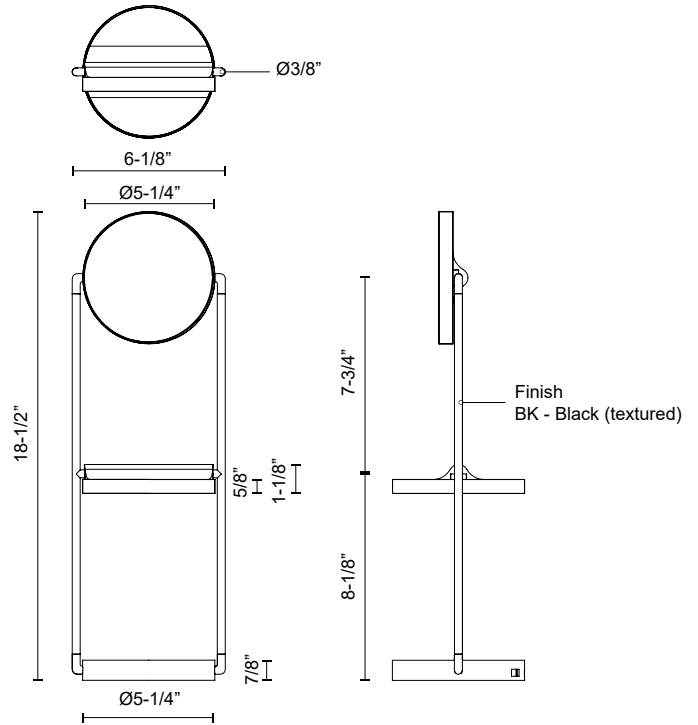

NOVEL TL72218

LAMPS

PROJECT

SPECIFICATION DETAILS

* For custom options, consult factory for details.

Fixture Dimensions	L6-1/8" x W5-1/4" x H18-1/2"
Light Source	LED with DC Driver
Wattage	15W
Total Lumens	1275lm*
Delivered Lumens	525lm*
Voltage	120V
Color Temperature	3000K
CRI (Ra)	90CRI
Optional Color Temps	2700K - 5000K Available, Minimum Order Quantities Apply
LED Rated Life	50,000 hours
Dimming	100% - 10%, Touch dimmer
Diffuser Details	Frosted Acrylic Light Guide Panel
Location	Dry
Warranty	5 Years

DESCRIPTION

Pure geometry of the disks of illumination balancing on clean, thin lined structure is poetry in motion. Each disk of illumination can turn and twist to fit the needs and style of your space. The Novel Collection fits a large range of style and function with minimal elements. Available with both cordless charger and USB charging port.

KUZCO

19054 28TH AVENUE
SURREY - BC V3Z 6M3
CANADA

WWW.KUZCOLIGHTING.COM

COMMENT