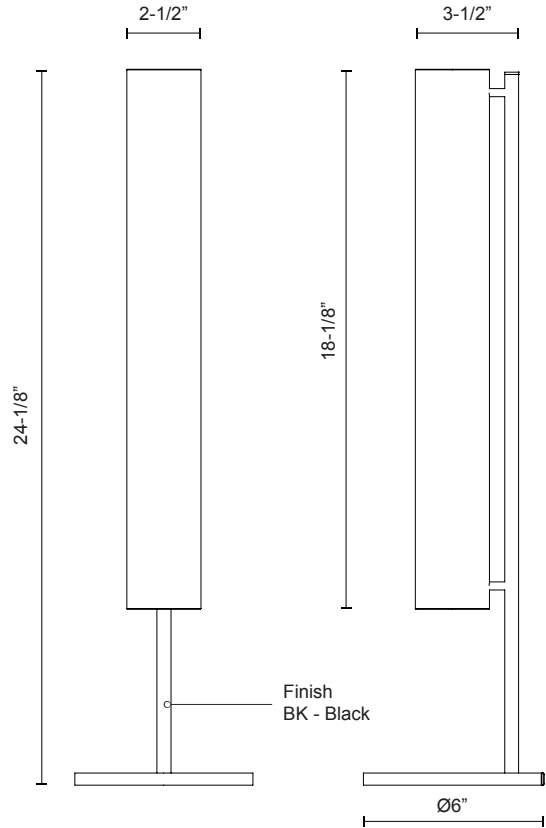

GRAMERCY TL70124

LAMPS

PROJECT

TL70124-BK
Black

SPECIFICATION DETAILS

* For custom options, consult factory for details.

Fixture Dimensions	D6" x H24-1/8"
Light Source	LED
Wattage	15W
Total Lumens	1275lm*
Delivered Lumens	BK-750lm*
Voltage	120V
Color Temperature	3000K
CRI (Ra)	>90
Optional Color Temps	2700K - 5000K Available, Minimum Order Quantities Apply
LED Rated Life	50,000 hours
Dimming	100% - 10%, Touch dimmer
Glass Details	White Glass
Location	Dry
Warranty	5 Years

DESCRIPTION

Frosted glass cylinders, are composed around an aluminum die-cast body, emitting an even 360° glow of ambient light. The Gramercy standing fixtures feature a touch dimmer and a black finish