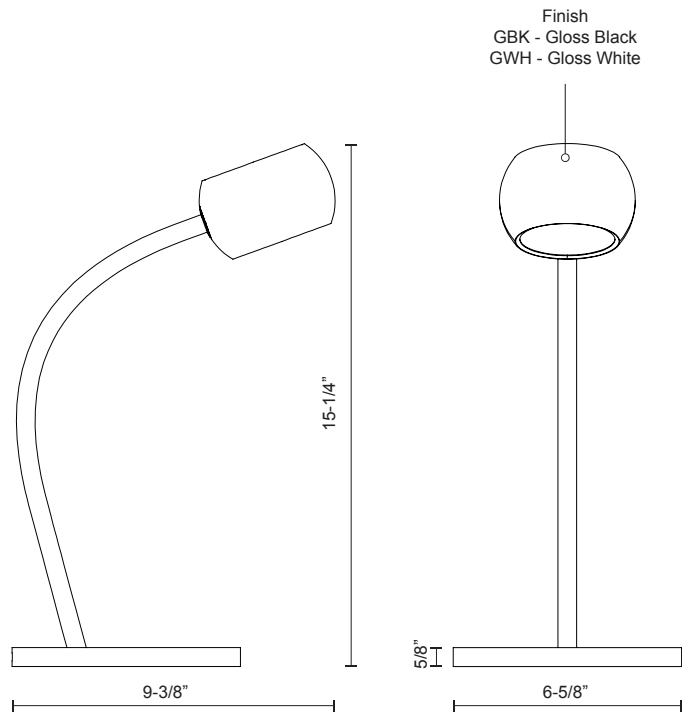

FLUX TL46615

LAMPS

PROJECT

TL46615-GBK
Gloss Black

TL46615-GWH
Gloss White

SPECIFICATION DETAILS

* For custom options, consult factory for details.

Fixture Dimensions	L9-3/8" x W6-5/8" x H15-1/4"
Light Source	LED
Wattage	10W
Total Lumens	800lm
Delivered Lumens	GBK-210lm; GWH-371lm;
Voltage	120V
Color Temperature	3000K
CRI (Ra)	>90
Optional Color Temps	2700K - 5000K Available, Minimum Order Quantities Apply
LED Rated Life	50,000 hours
Dimming	100% - 10%, Touch dimmer
Diffuser Details	Acrylic diffuser
Location	Dry
Warranty	5 Years

DESCRIPTION

Combining a truncated spherical aesthetic with modern adjustability features the Flux collection is ideal for the sophisticated interior setting. A flat recessed glass diffuser, partially frosted in its center, is showcased within the precise cast aluminum drum, providing an ambient wash where directed. The illuminated ring serves dual functions as a finder light and indicative perimeter for the touch actuated dimmer. Magnetic connectors allow for an unrestricted range of rotation and ease of assembly. Available in a range of configurations.