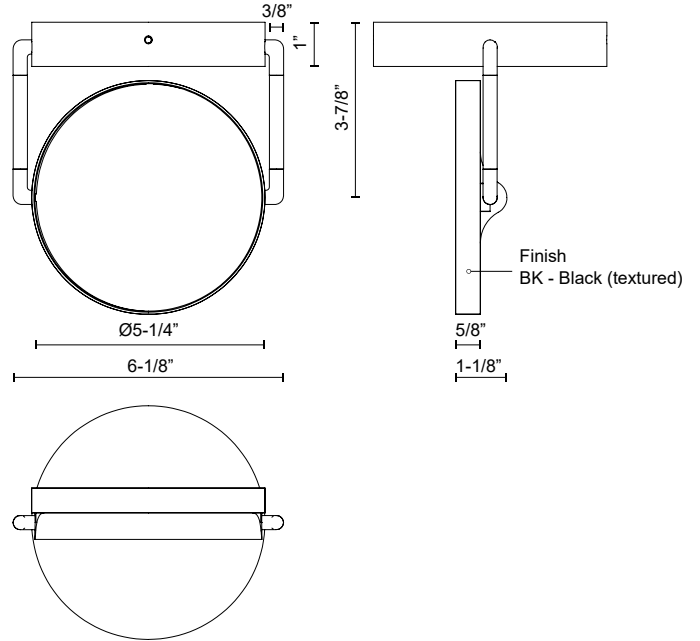

**NOVEL
SF72205
FLUSH MOUNT**

PROJECT

SF72205-BK
Black

SPECIFICATION DETAILS

* For custom options, consult factory for details.

Fixture Dimensions	L6-1/8" x W5-1/4" x H6-1/2"
Light Source	LED with DC Driver
Wattage	8W
Total Lumens	680lm
Delivered Lumens	260lm*
Voltage	120V
Color Temperature	3000K
CRI (Ra)	90CRI
Optional Color Temps	2700K - 5000K Available, Minimum Order Quantities Apply
LED Rated Life	50,000 hours
Dimming	100% - 10%, TRIAC or ELV Dimmer (Not Included)
Diffuser Details	Frosted Acrylic Light Guide Panel
Location	Dry
Warranty	5 Years
Canopy Dimensions	D5-1/4" x H1"

DESCRIPTION

Pure geometry of the disks of illumination balancing on clean, thin lined structure is poetry in motion. Each disk of illumination can turn and twist to fit the needs and style of your space. The Novel Collection fits a large range of style and function with minimal elements.