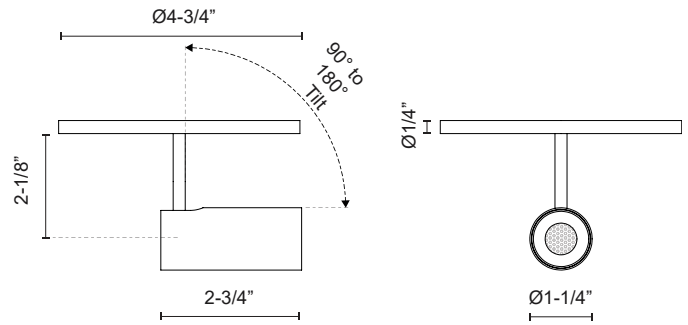

DOWNEY
SF15101
 SEMI FLUSH

PROJECT

SF15101-BK
Black

SF15101-WH
White

SPECIFICATION DETAILS

* For custom options, consult factory for details.

Fixture Dimensions	D1-1/4" x H2-3/4"
Light Source	LED
Wattage	3W
Total Lumens	255lm
Delivered Lumens	274lm
Voltage	120V
Color Temperature	3000K
CRI (Ra)	>90
Optional Color Temps	2700K - 5000K Available, Minimum Order Quantities Apply
LED Rated Life	50,000 hours
Dimming	100% - 10%, TRIAC or ELV Dimmer (Not Included)
Diffuser Details	Clear Acrylic TIR
Location	Dry
Warranty	5 Years
Canopy Dimensions	D4-3/4" x H1/4"

DESCRIPTION

Recessed within the minute barrel of the quintessential adjustable lamp is a spot light assembly applied across the X line. By utilizing slim AC LED boards the canopy scale is reduced to a fundamental trim plate and minimizes the visual footprint of the functional fixtures. Available in two petite cylindrical sizes and a single or multi-light configuration.