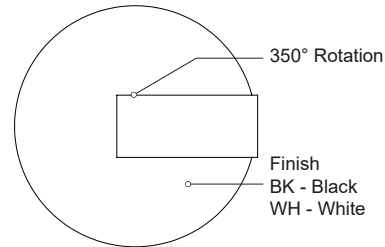

DOWNEY
SF15101
 SEMI FLUSH

PROJECT

SF15101-BK
Black

SF15101-WH
White

SPECIFICATION DETAILS

* For custom options, consult factory for details.

Fixture Dimensions	D1-1/4" x H2-3/4"
Light Source	LED
Wattage	3W
Total Lumens	255lm
Delivered Lumens	274lm
Voltage	120V
Color Temperature	3000K
CRI (Ra)	>90
Optional Color Temps	2700K - 5000K Available, Minimum Order Quantities Apply
LED Rated Life	50,000 hours
Dimming	100% - 10%, TRIAC or ELV Dimmer (Not Included)
Diffuser Details	Clear Acrylic TIR
Location	Dry
Warranty	5 Years
Canopy Dimensions	D4-3/4" x H1/4"

DESCRIPTION

Recessed within the minute barrel of the quintessential adjustable lamp is a spot light assembly applied across the X line. By utilizing slim AC LED boards the canopy scale is reduced to a fundamental trim plate and minimizes the visual footprint of the functional fixtures. Available in two petite cylindrical sizes and a single or multi-light configuration.