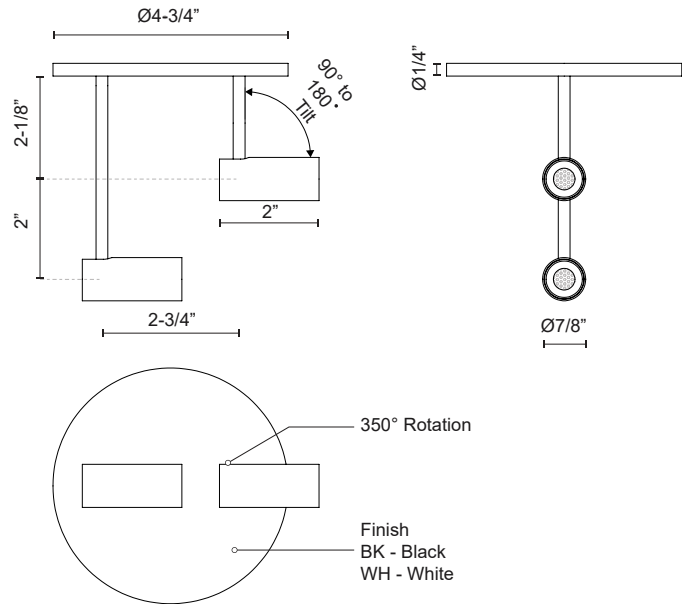

DOWNEY
SF15002
 SEMI FLUSH

PROJECT

SF15002-BK
Black

SF15002-WH
White

SPECIFICATION DETAILS

* For custom options, consult factory for details.

Fixture Dimensions	D7/8" x H2"
Light Source	LED
Wattage	6W
Total Lumens	510lm
Delivered Lumens	356lm
Voltage	120V
Color Temperature	3000K
CRI (Ra)	>90
Optional Color Temps	2700K - 5000K Available, Minimum Order Quantities Apply
LED Rated Life	50,000 hours
Dimming	100% - 10%, TRIAC or ELV Dimmer (Not Included)
Diffuser Details	Clear Acrylic TIR
Location	Dry
Warranty	5 Years
Canopy Dimensions	D4-3/4" x H1/4"

DESCRIPTION

Recessed within the minute barrel of the quintessential adjustable lamp is a spot light assembly applied across the X line. By utilizing slim AC LED boards the canopy scale is reduced to a fundamental trim plate and minimizes the visual footprint of the functional fixtures. Available in two petite cylindrical sizes and a single or multi-light configuration.